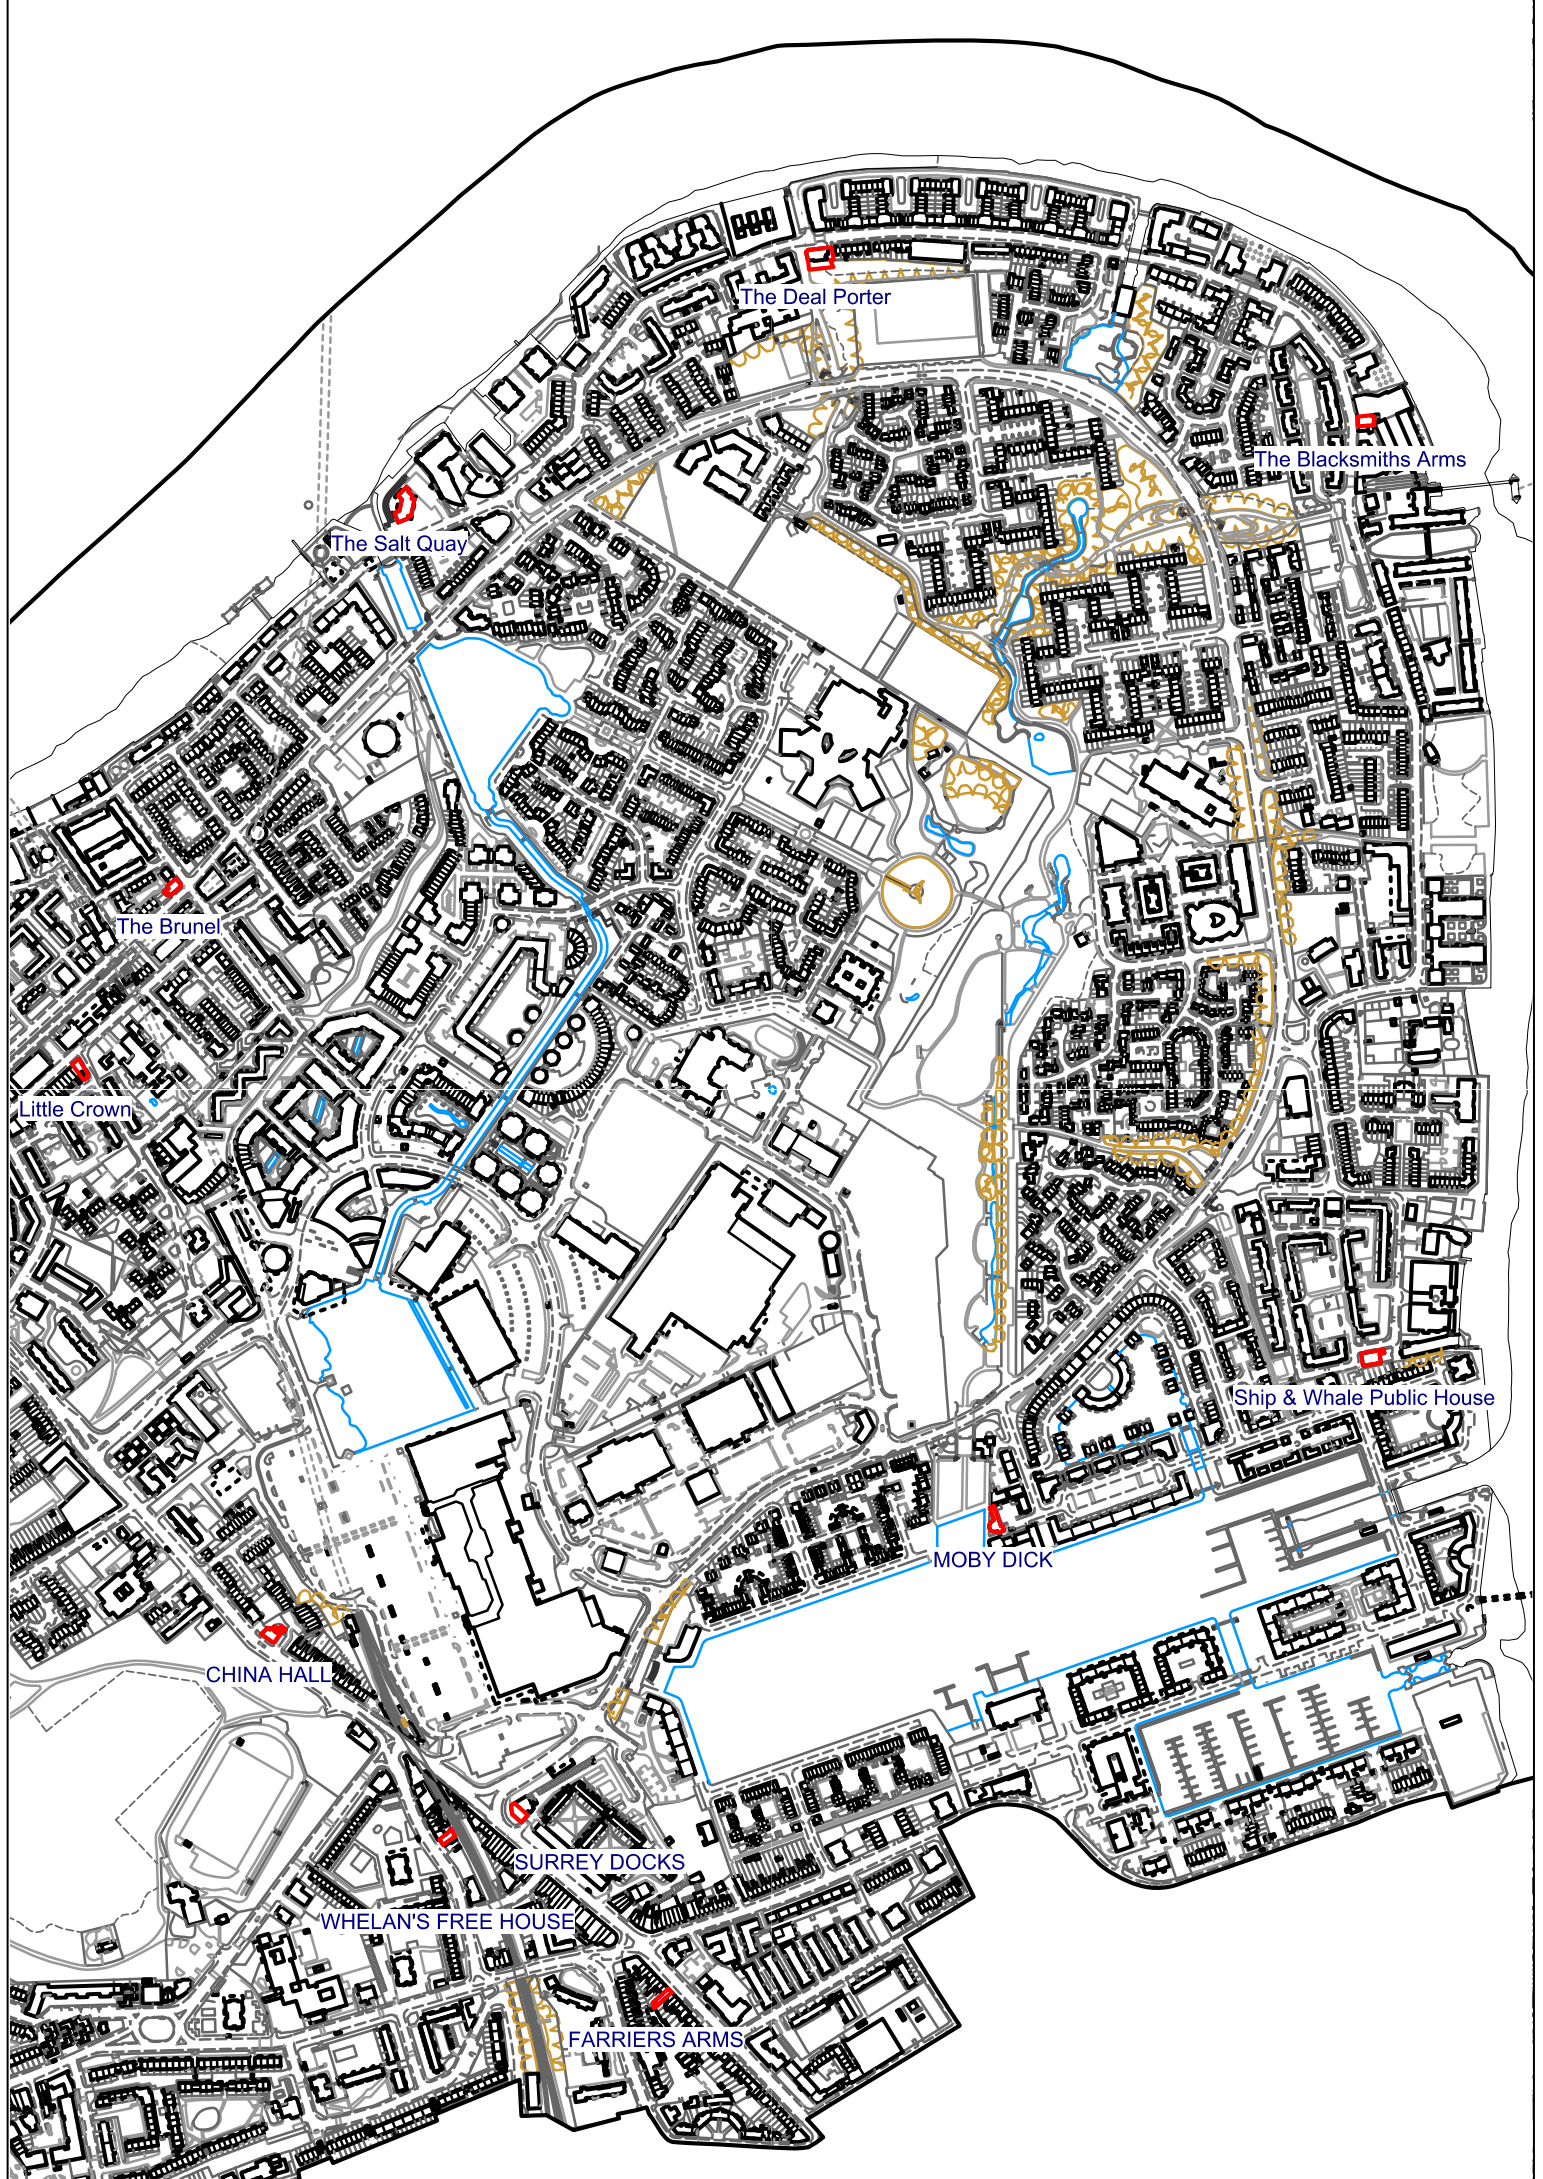

Article 4 Directions: Public houses

No.	Title
Appendix A	Draft Article 4 Directions to withdraw Permitted Development Rights granted by the Town and Country Planning (General Permitted Development) Order 2015 (as amended)
Appendix B	Map of open and closed pubs in Southwark
Appendix C	Schedule of pubs subject to proposed Article 4 Direction
Appendix D	Maps of public houses subject to proposed Article 4 Direction
Appendix E	Equalities analysis

Rose & Crown (due to reopen)

Ship And Camel

MARQUIS OF WELLINGTON

The Gregorian

St James of Bermondsey

STANLEY ARMS PUBLIC HOUSE

The Grange

QUEEN VICTORIA

THE BLUE ANCHOR P H

ANCIENT FORESTERS

The Ship

The Deal Porter

The Salt Quay

The Blacksmiths Arms

The Brunel

Little Crown

Ship & Whale Public House

MOBY DICK

CHINA HALL

SURREY DOCKS

WHELAN'S FREE HOUSE

FARRIERS ARMS