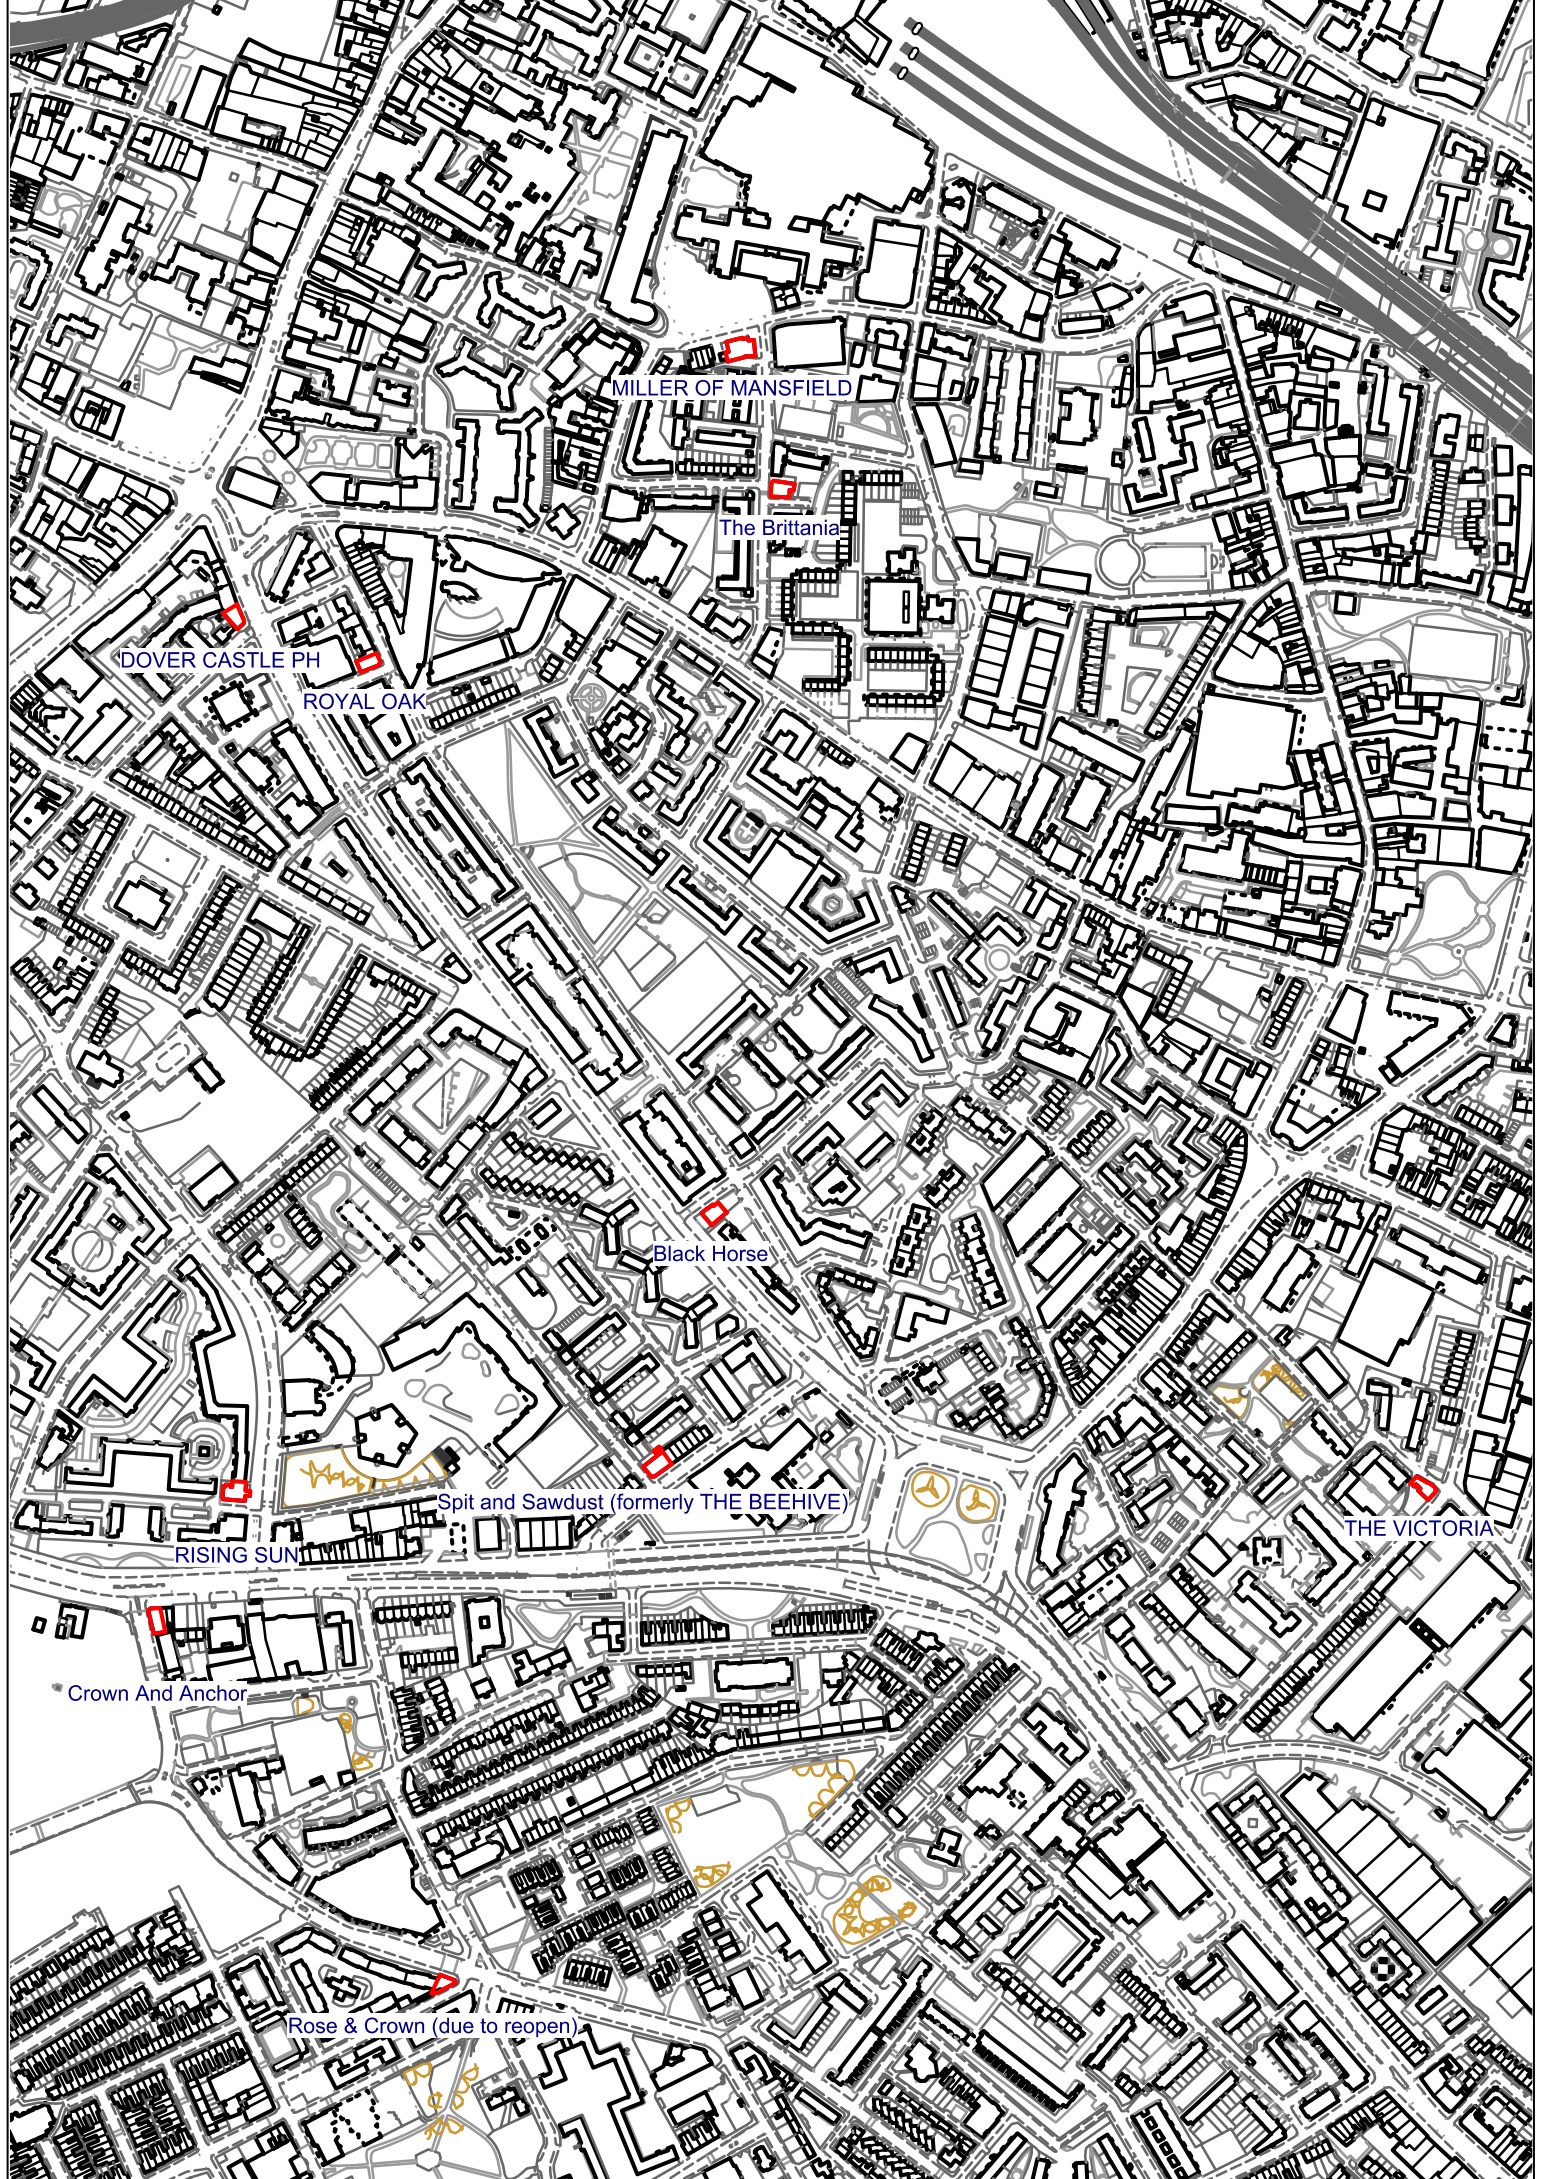

Article 4 Directions: Public houses

No.	Title
Appendix A	Draft Article 4 Directions to withdraw Permitted Development Rights granted by the Town and Country Planning (General Permitted Development) Order 2015 (as amended)
Appendix B	Map of open and closed pubs in Southwark
Appendix C	Schedule of pubs subject to proposed Article 4 Direction
Appendix D	Maps of public houses subject to proposed Article 4 Direction
Appendix E	Equalities analysis

Bear (formerly Jack Beards; Station)

Stormbird

Crooked Well (formerly Kerfield)

The Cadeleigh Arms

THE FOX ON THE HILL

The Cherry Tree

Dee Dee's Jazz and the Funk

ALLEYNS HEAD

THE COLBY ARMS

Beer Rebellion

East Dulwich Tavern

THE BISHOP

LORD PALMERSTON

The Drum

The Actress

The Great Exhibition

Huntsman & Hound

Thomas A Becket

THE HOUR GLASS

ST GEORGES TAVERN

The Brewers

Flying Dutchman

THE OLDE APPLE TREE

MILLER OF MANSFIELD