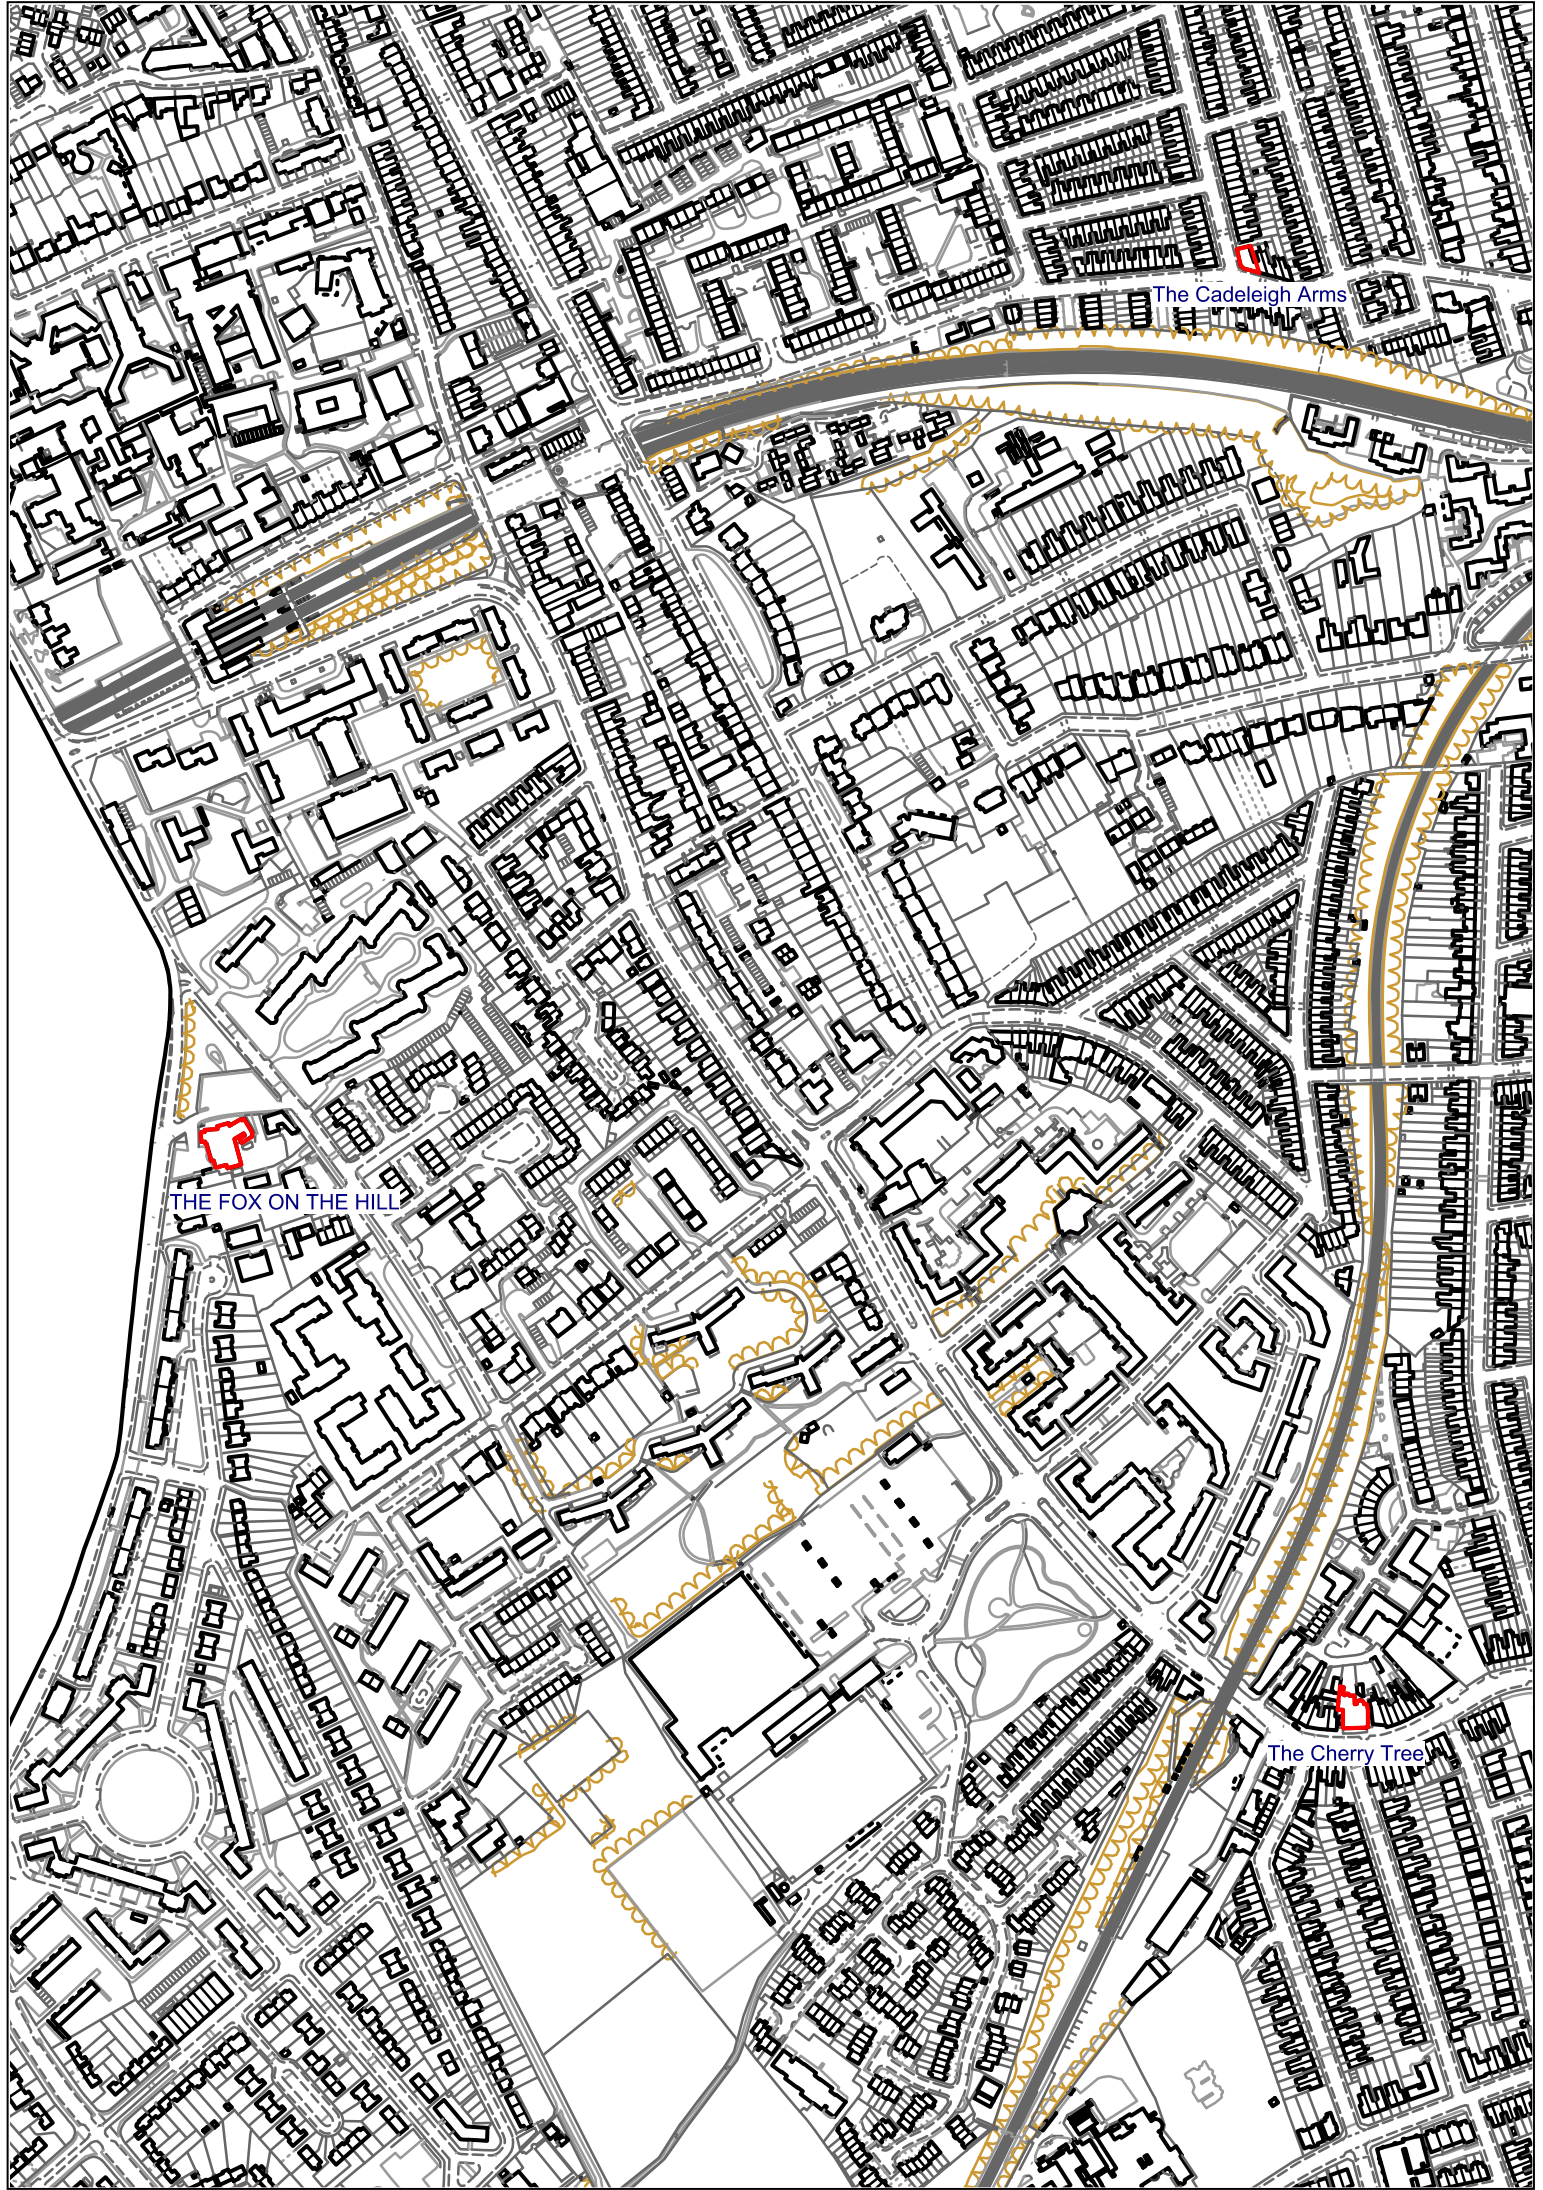

Article 4 Directions: Public houses

No.	Title
Appendix A	Draft Article 4 Directions to withdraw Permitted Development Rights granted by the Town and Country Planning (General Permitted Development) Order 2015 (as amended)
Appendix B	Map of open and closed pubs in Southwark
Appendix C	Schedule of pubs subject to proposed Article 4 Direction
Appendix D	Maps of public houses subject to proposed Article 4 Direction
Appendix E	Equalities analysis

Bear (formerly Jack Beards; Station)

Stormbird

Crooked Well (formerly Kerfield)

The Cadeleigh Arms

THE FOX ON THE HILL

The Cherry Tree

Dee Dee's Jazz and the Funk

ALLEYNS HEAD

THE BLUE ANCHOR P H

ANCIENT FORESTERS

The Ship

The Deal Porter

The Salt Quay

The Blacksmiths Arms

The Brunel

Little Crown

Ship & Whale Public House

MOBY DICK

CHINA HALL

SURREY DOCKS

WHELAN'S FREE HOUSE

FARRIERS ARMS