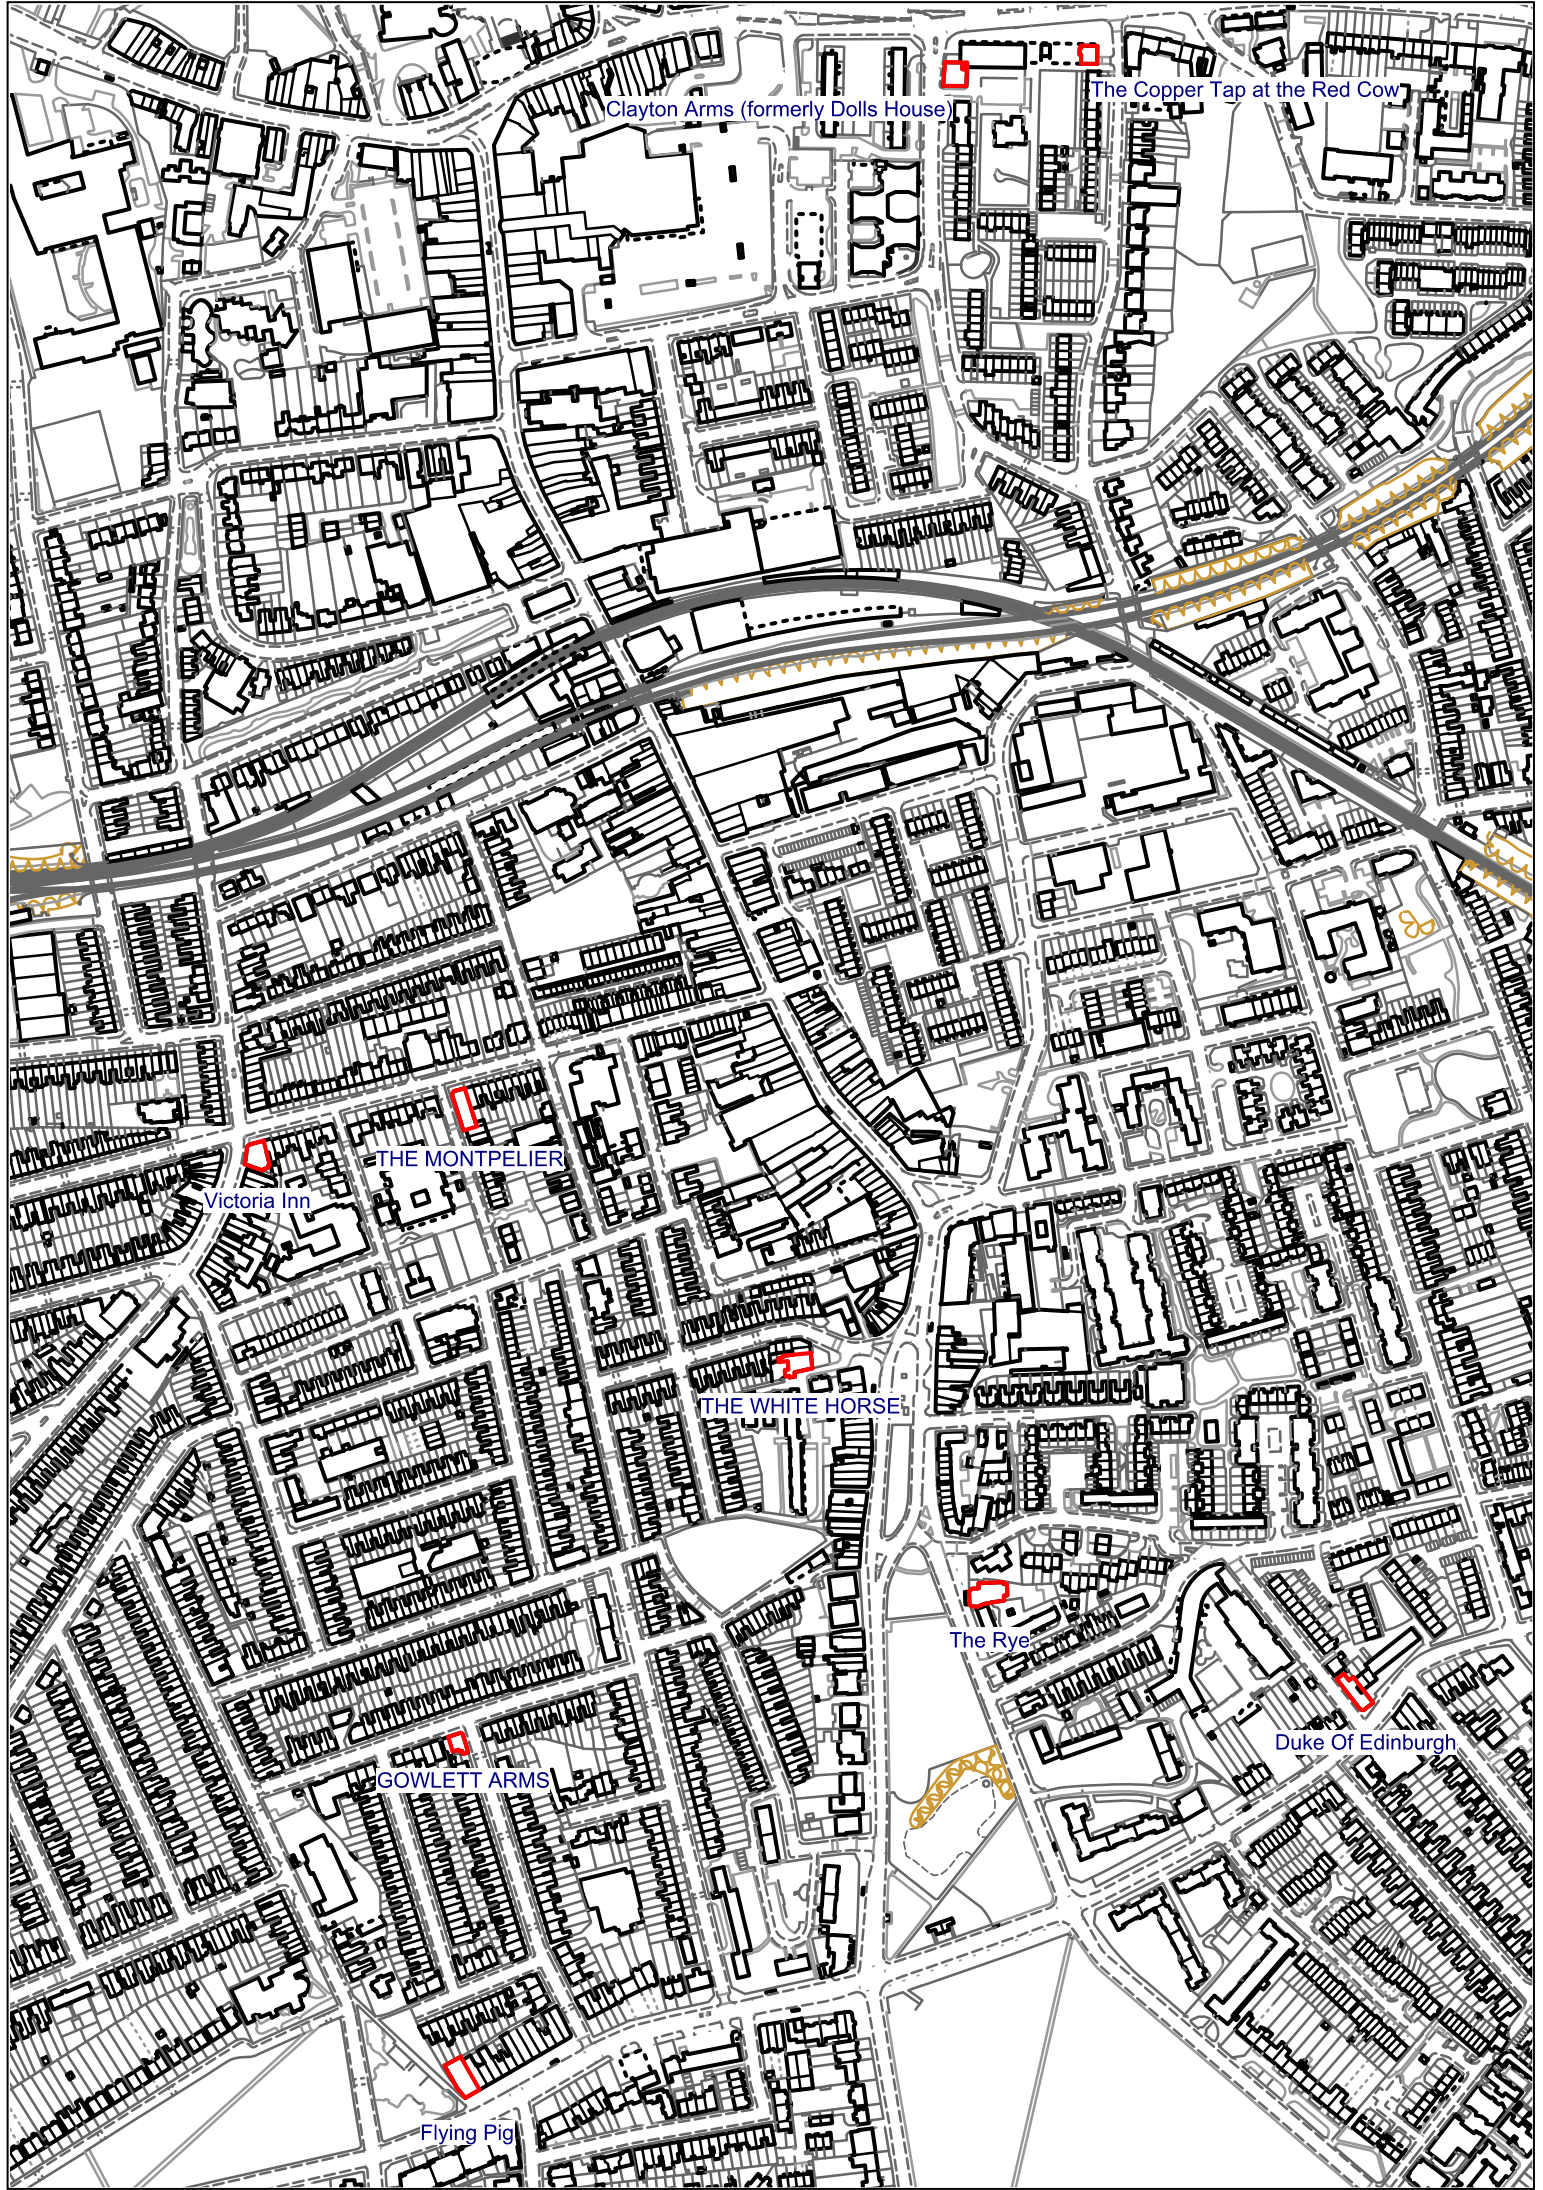

Clayton Arms (formerly Dolls House)

The Copper Tap at the Red Cow

THE MONTEPELIER

Victoria Inn

THE WHITE HORSE

The Rye

Duke Of Edinburgh

GOWLETT ARMS

Flying Pig