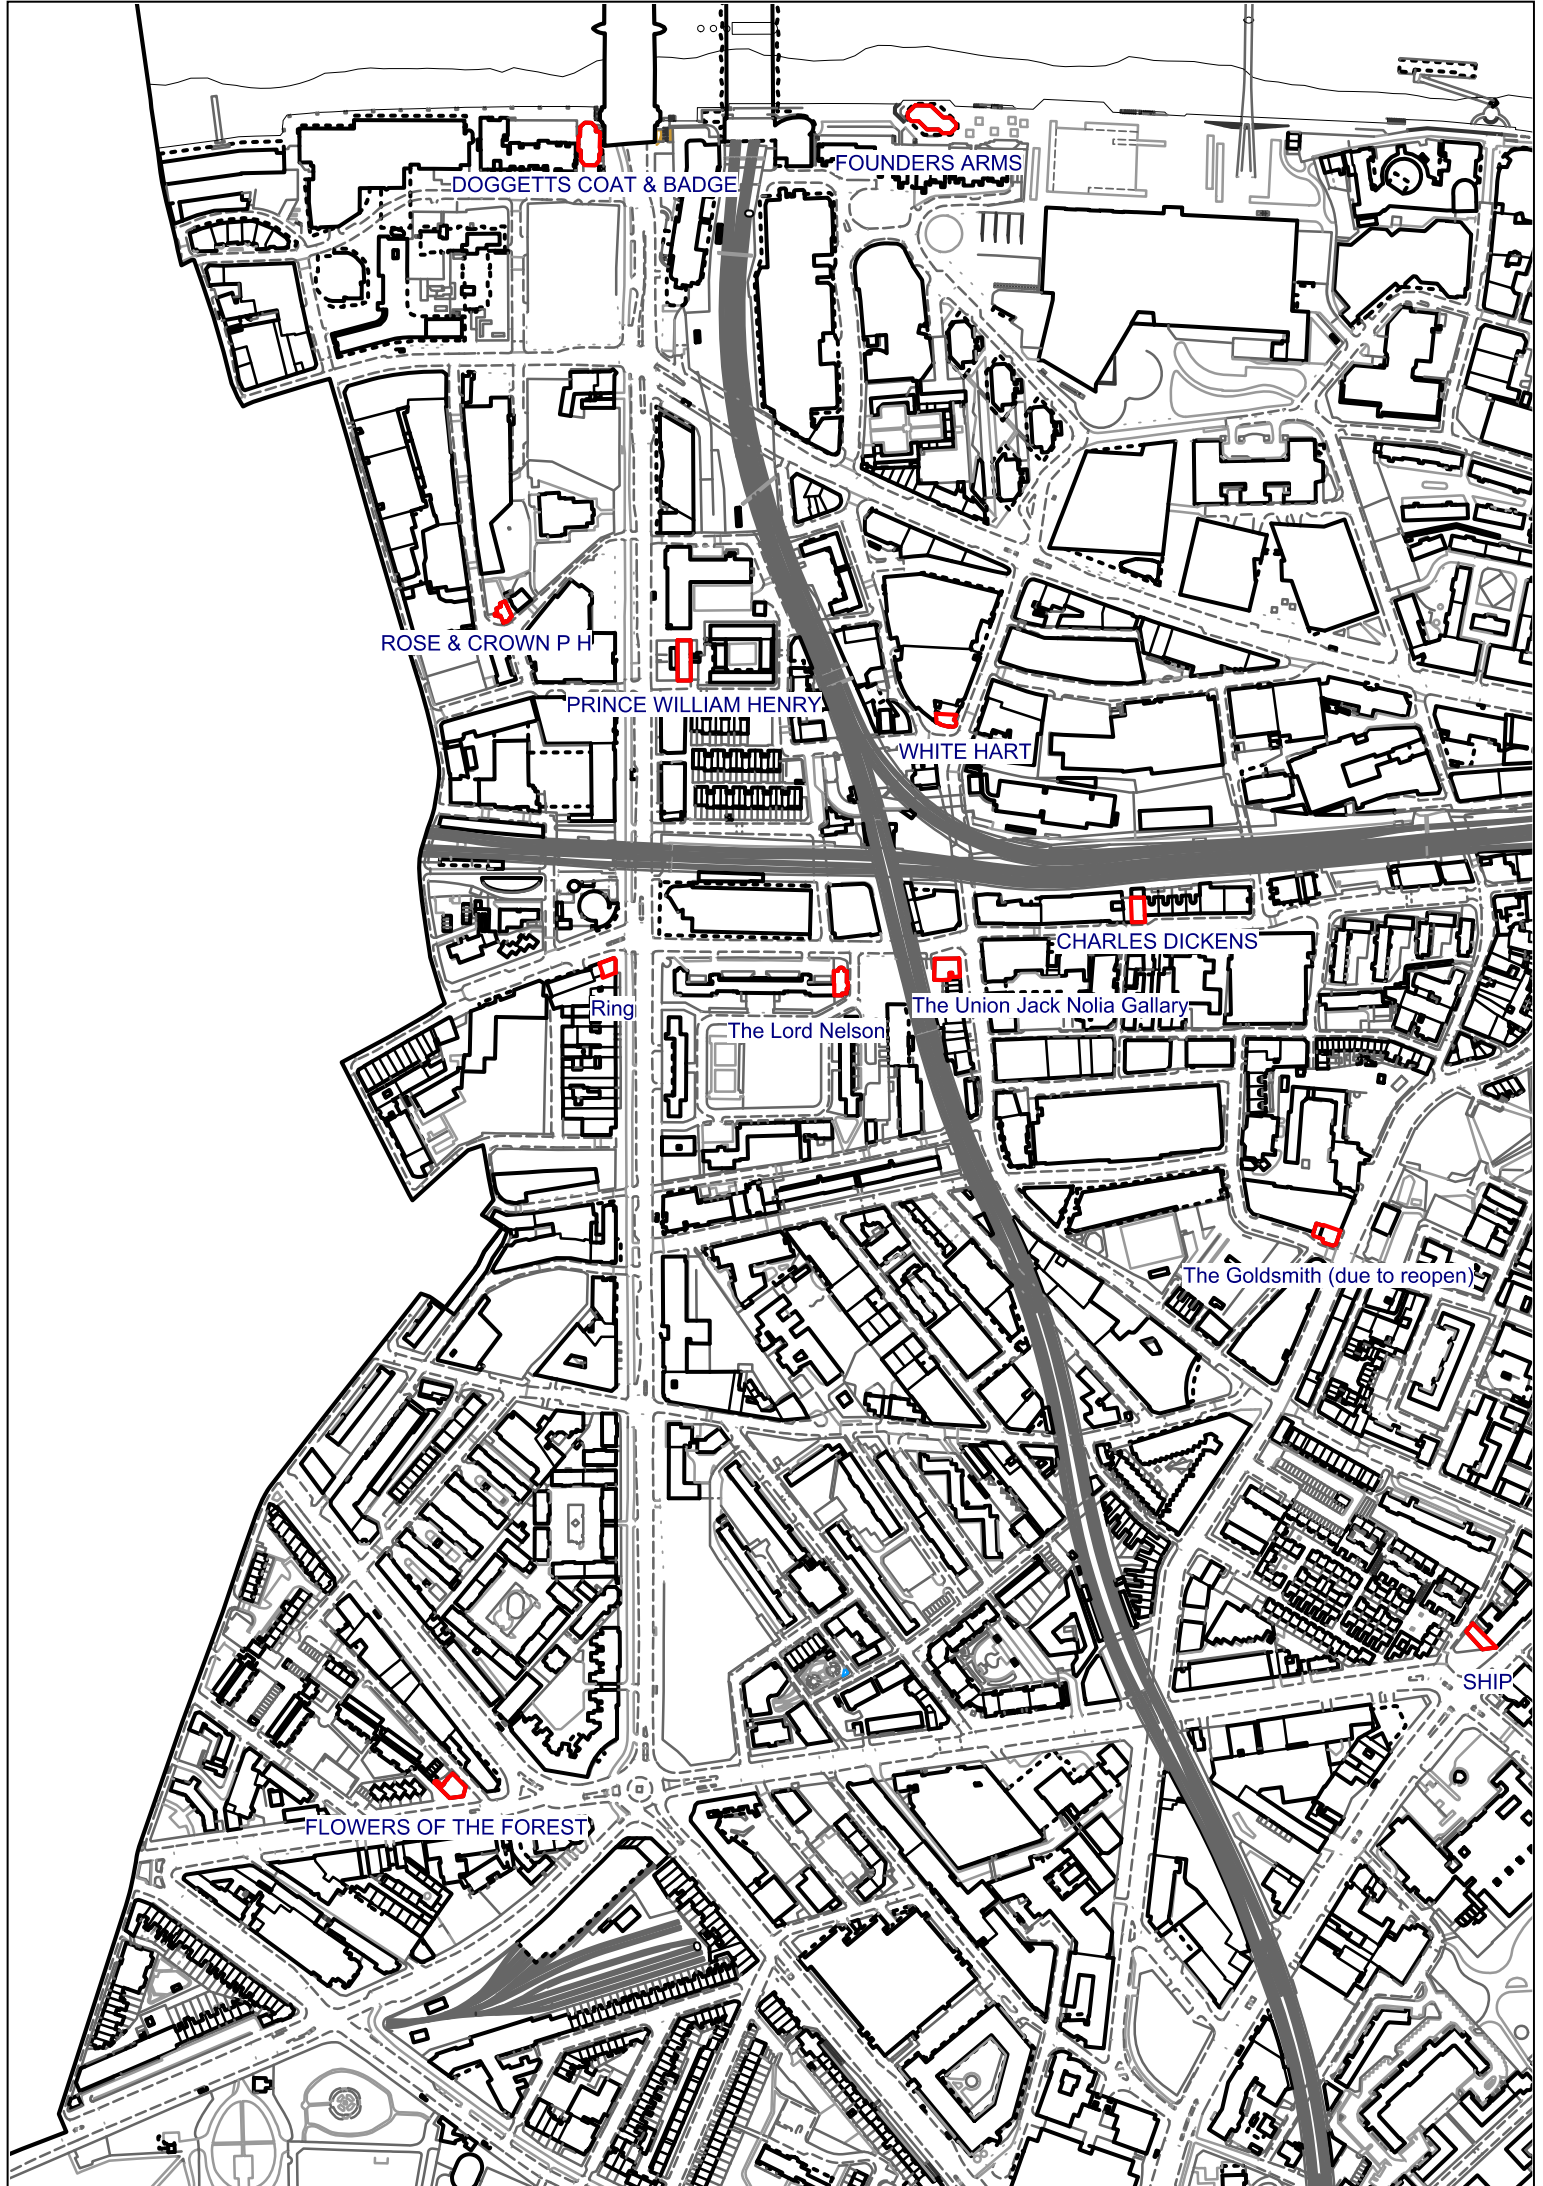

DOGGETTS COAT & BADGE

FOUNDERS ARMS

ROSE & CROWN P H

PRINCE WILLIAM HENRY

WHITE HART

CHARLES DICKENS

Ring

The Lord Nelson

The Union Jack Nolia Gallery

The Goldsmith (due to reopen)

FLOWERS OF THE FOREST

SHIP