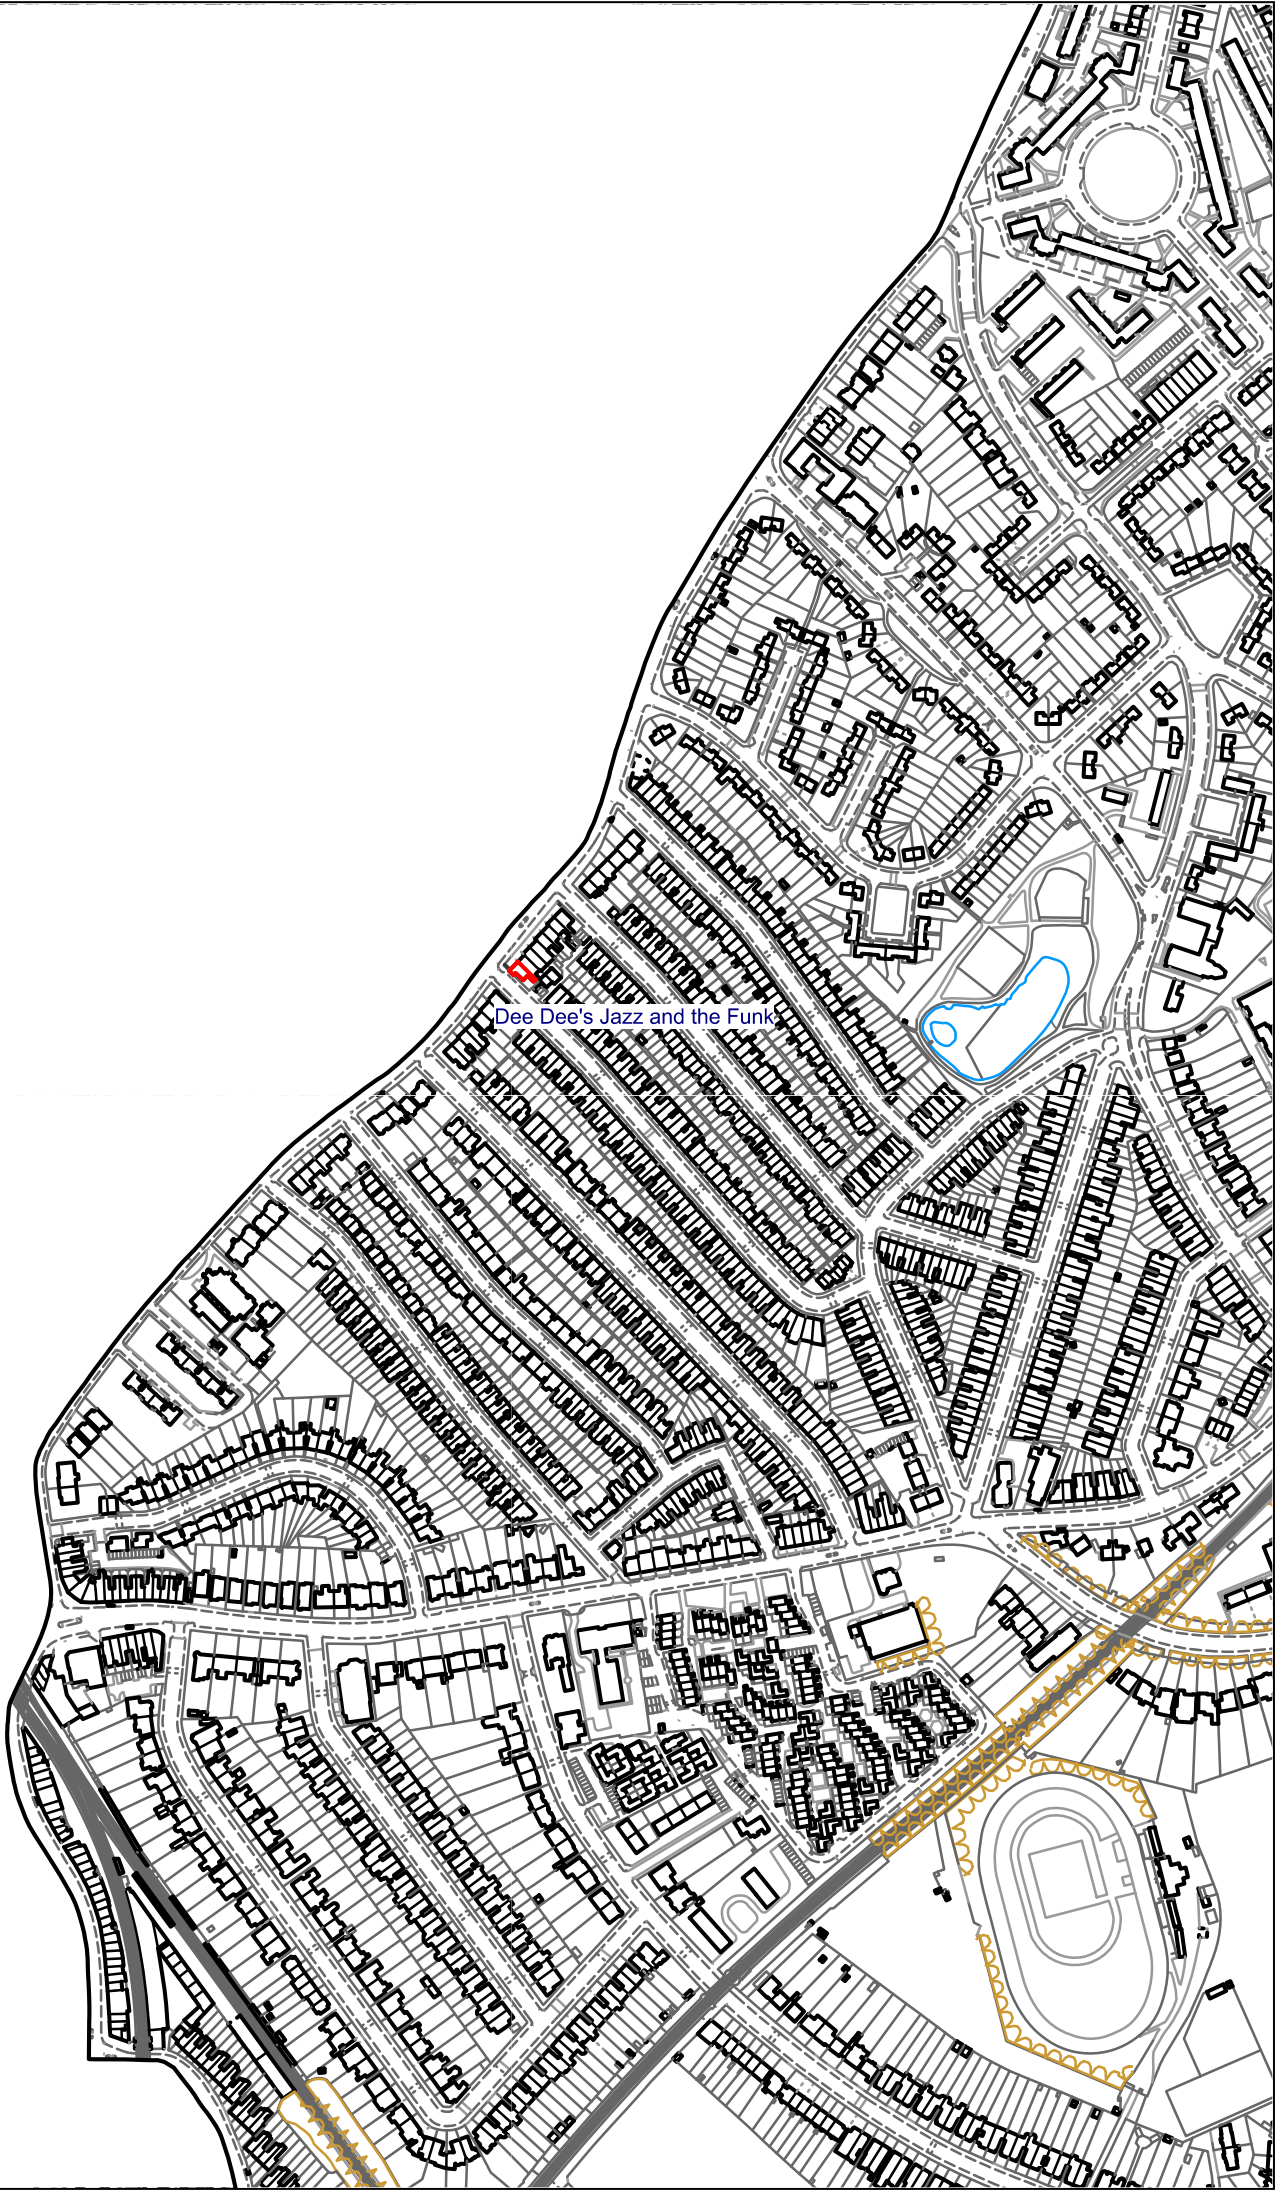

Article 4 Directions: Public houses

No.	Title
Appendix A	Draft Article 4 Directions to withdraw Permitted Development Rights granted by the Town and Country Planning (General Permitted Development) Order 2015 (as amended)
Appendix B	Map of open and closed pubs in Southwark
Appendix C	Schedule of pubs subject to proposed Article 4 Direction
Appendix D	Maps of public houses subject to proposed Article 4 Direction
Appendix E	Equalities analysis

Bear (formerly Jack Beards; Station)

Stormbird

Crooked Well (formerly Kerfield)

The Cadeleigh Arms

THE FOX ON THE HILL

The Cherry Tree

Dee Dee's Jazz and the Funk

ALLEYNS HEAD

THE BLUE ANCHOR P H

ANCIENT FORESTERS

The Ship

The Deal Porter

The Salt Quay

The Blacksmiths Arms

The Brunel

Little Crown