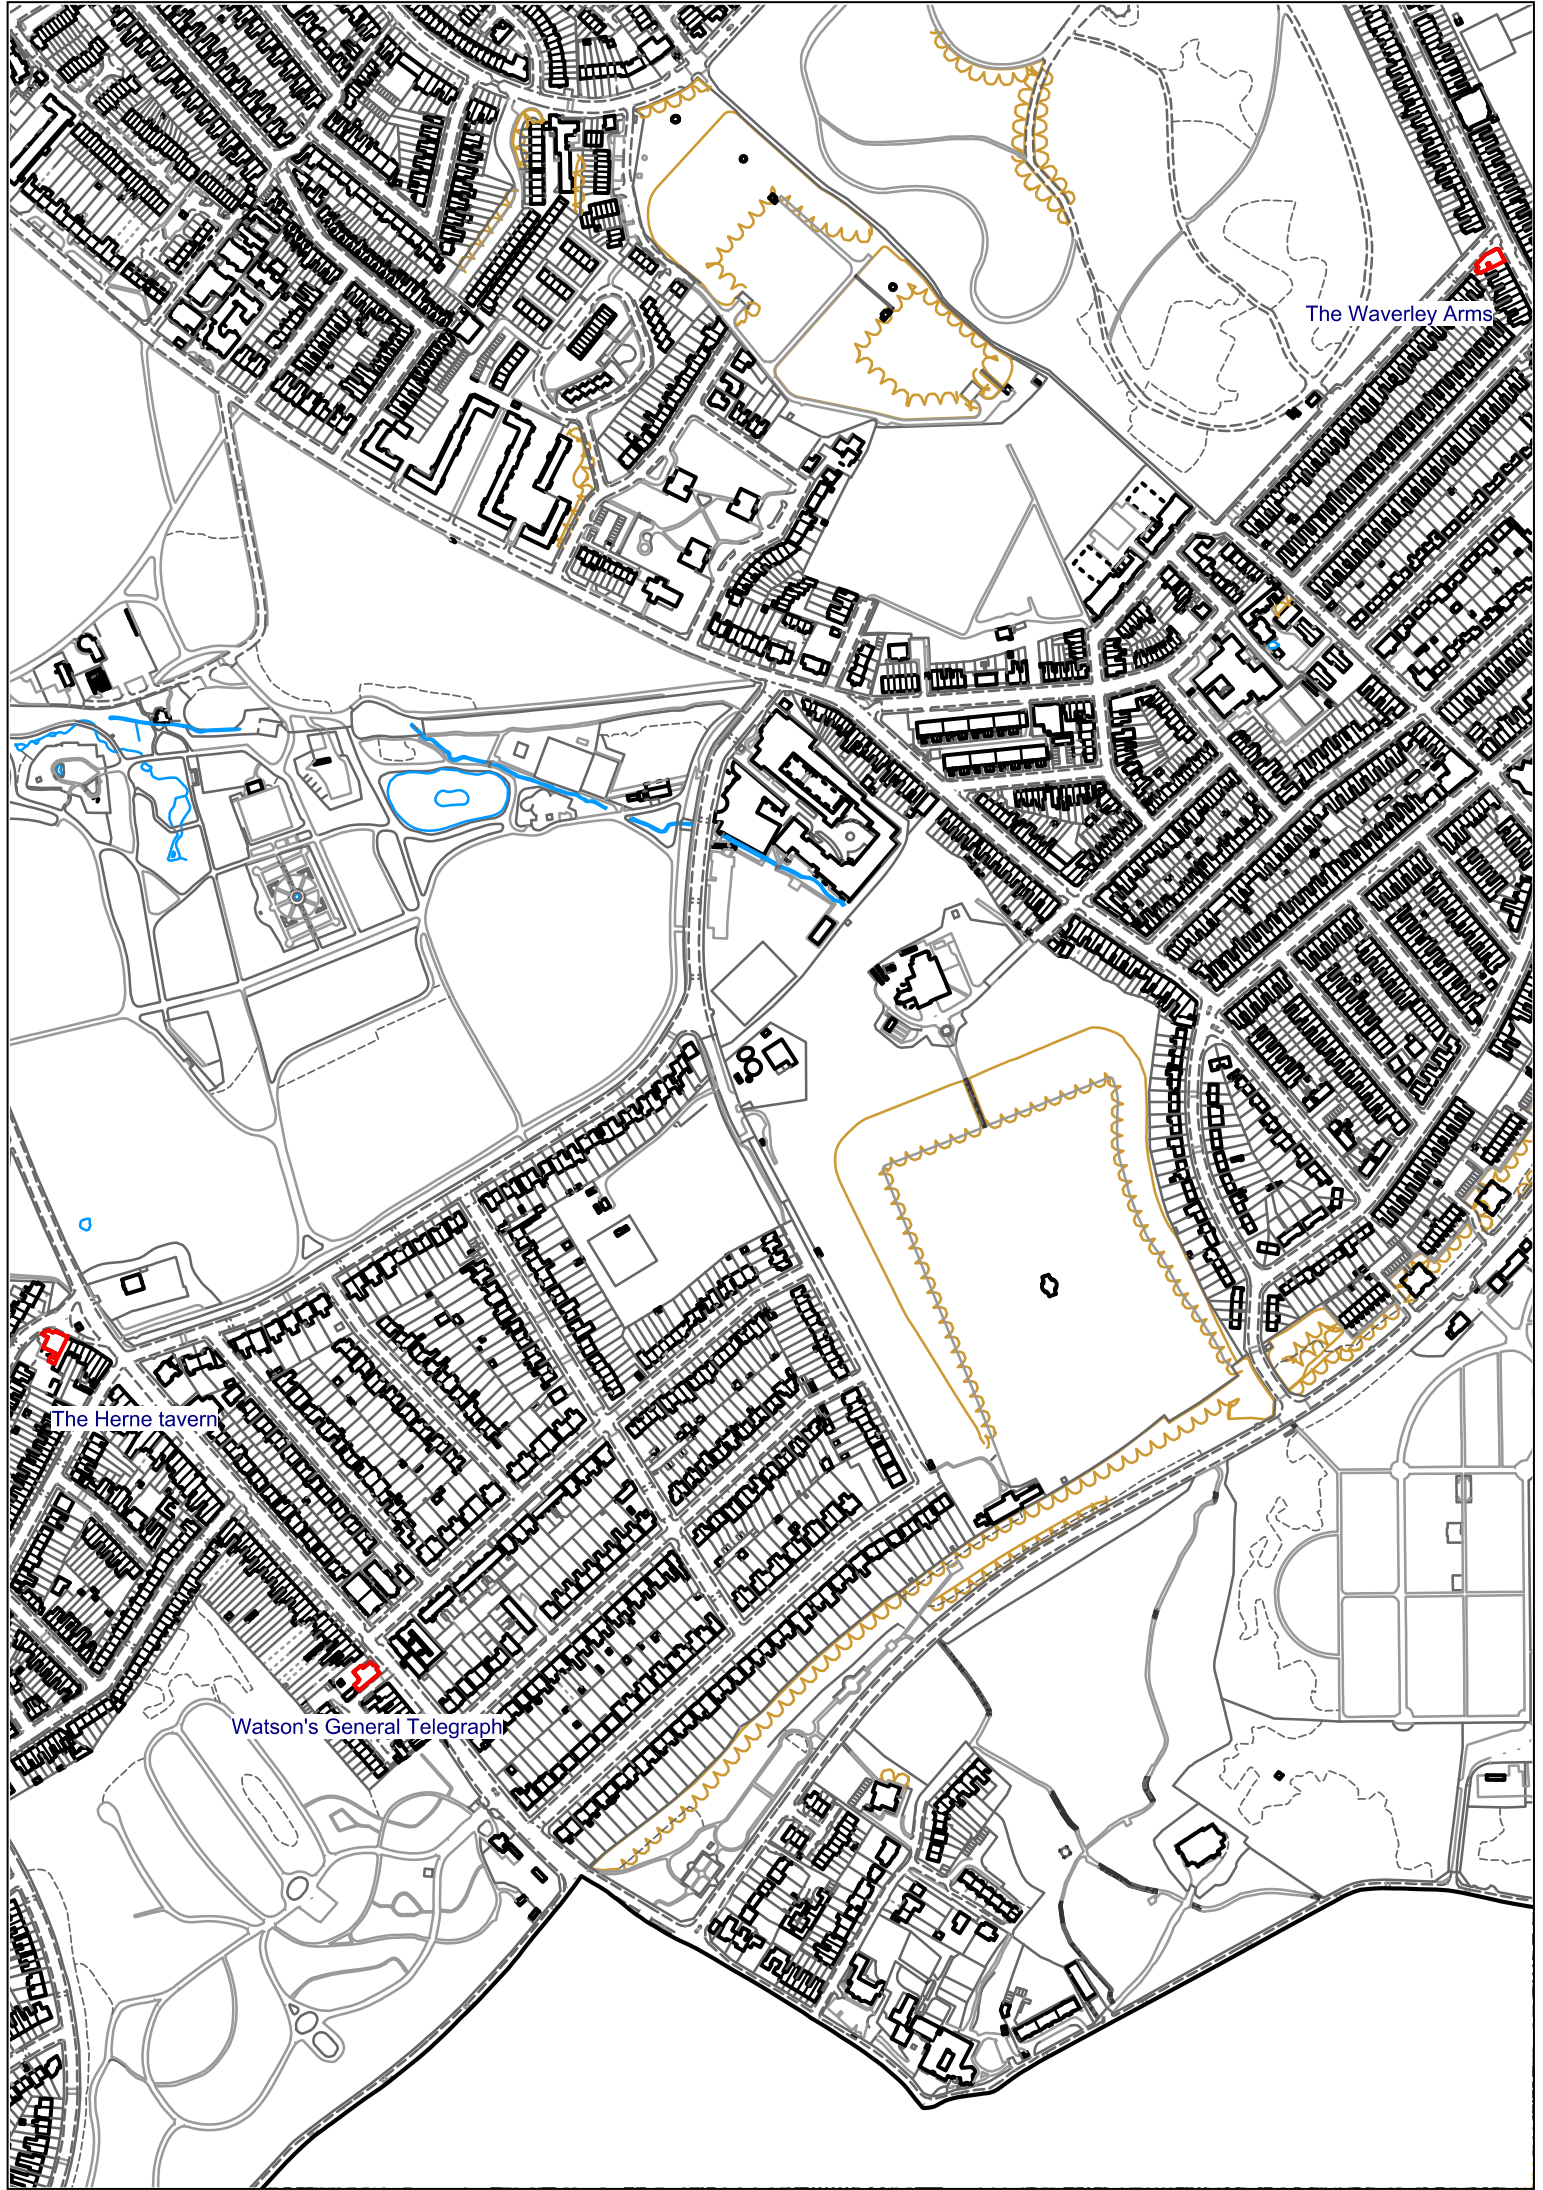

The Waverley Arms

The Herne tavern

Watson's General Telegraph