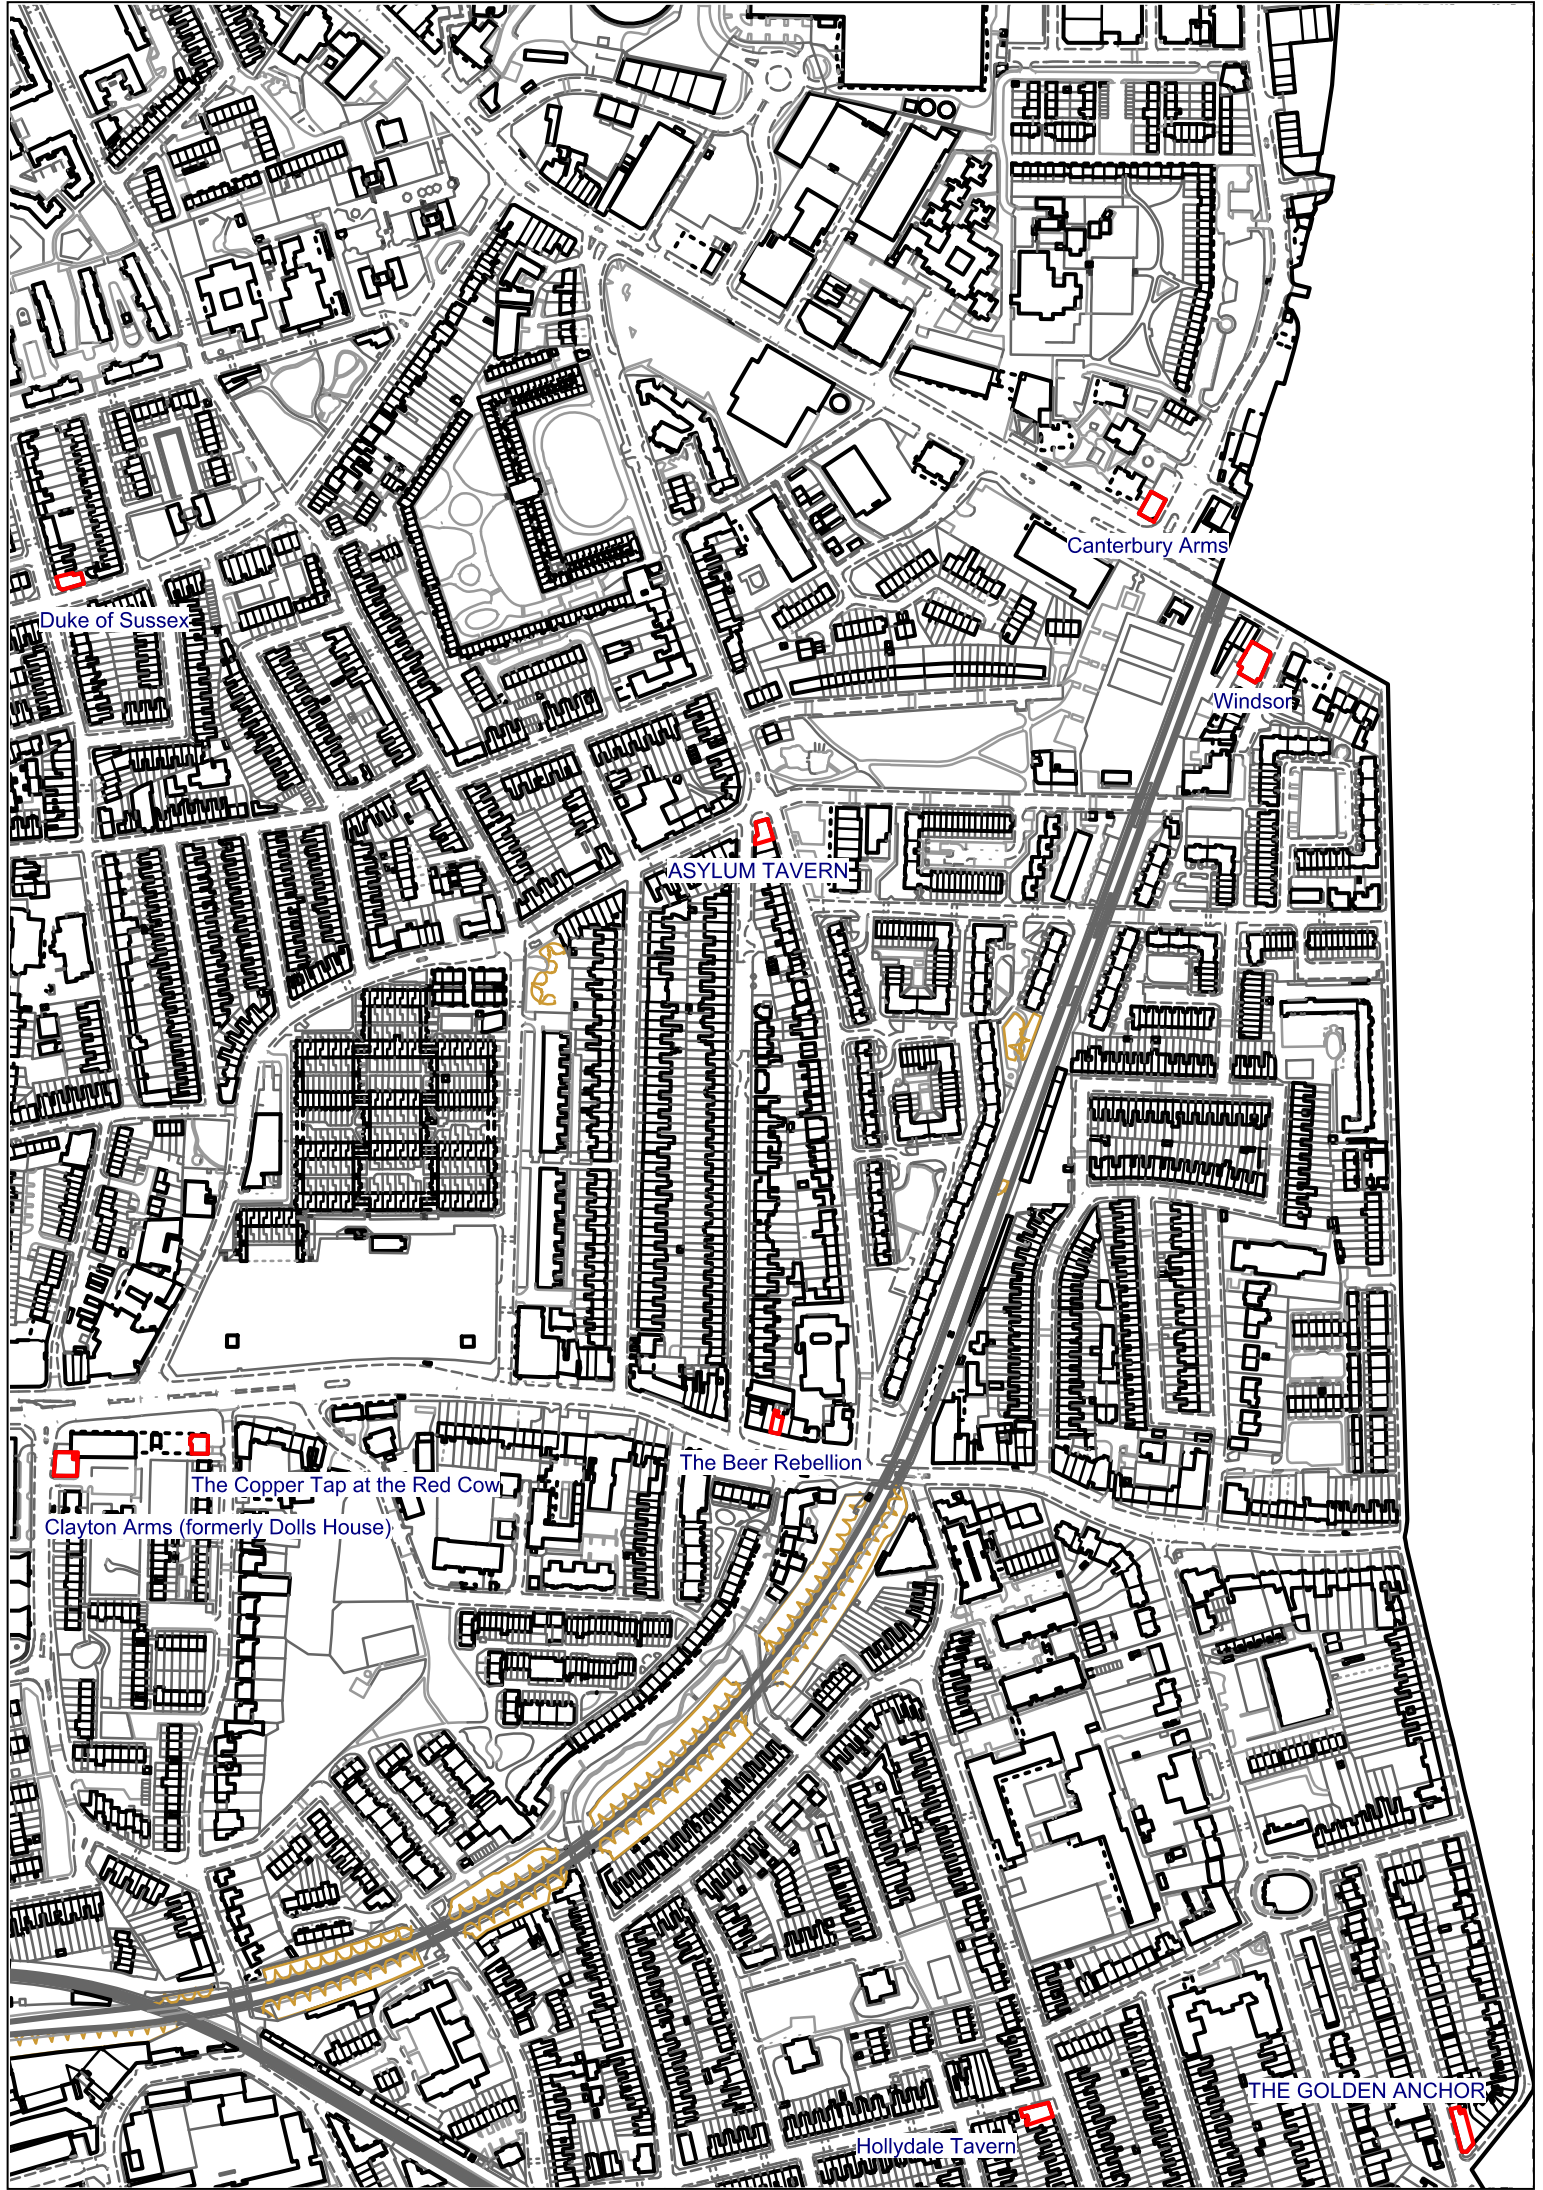

Canterbury Arms

Duke of Sussex

Windsor

ASYLUM TAVERN

The Beer Rebellion

The Copper Tap at the Red Cow

Clayton Arms (formerly Dolls House)

Hollydale Tavern

THE GOLDEN ANCHOR