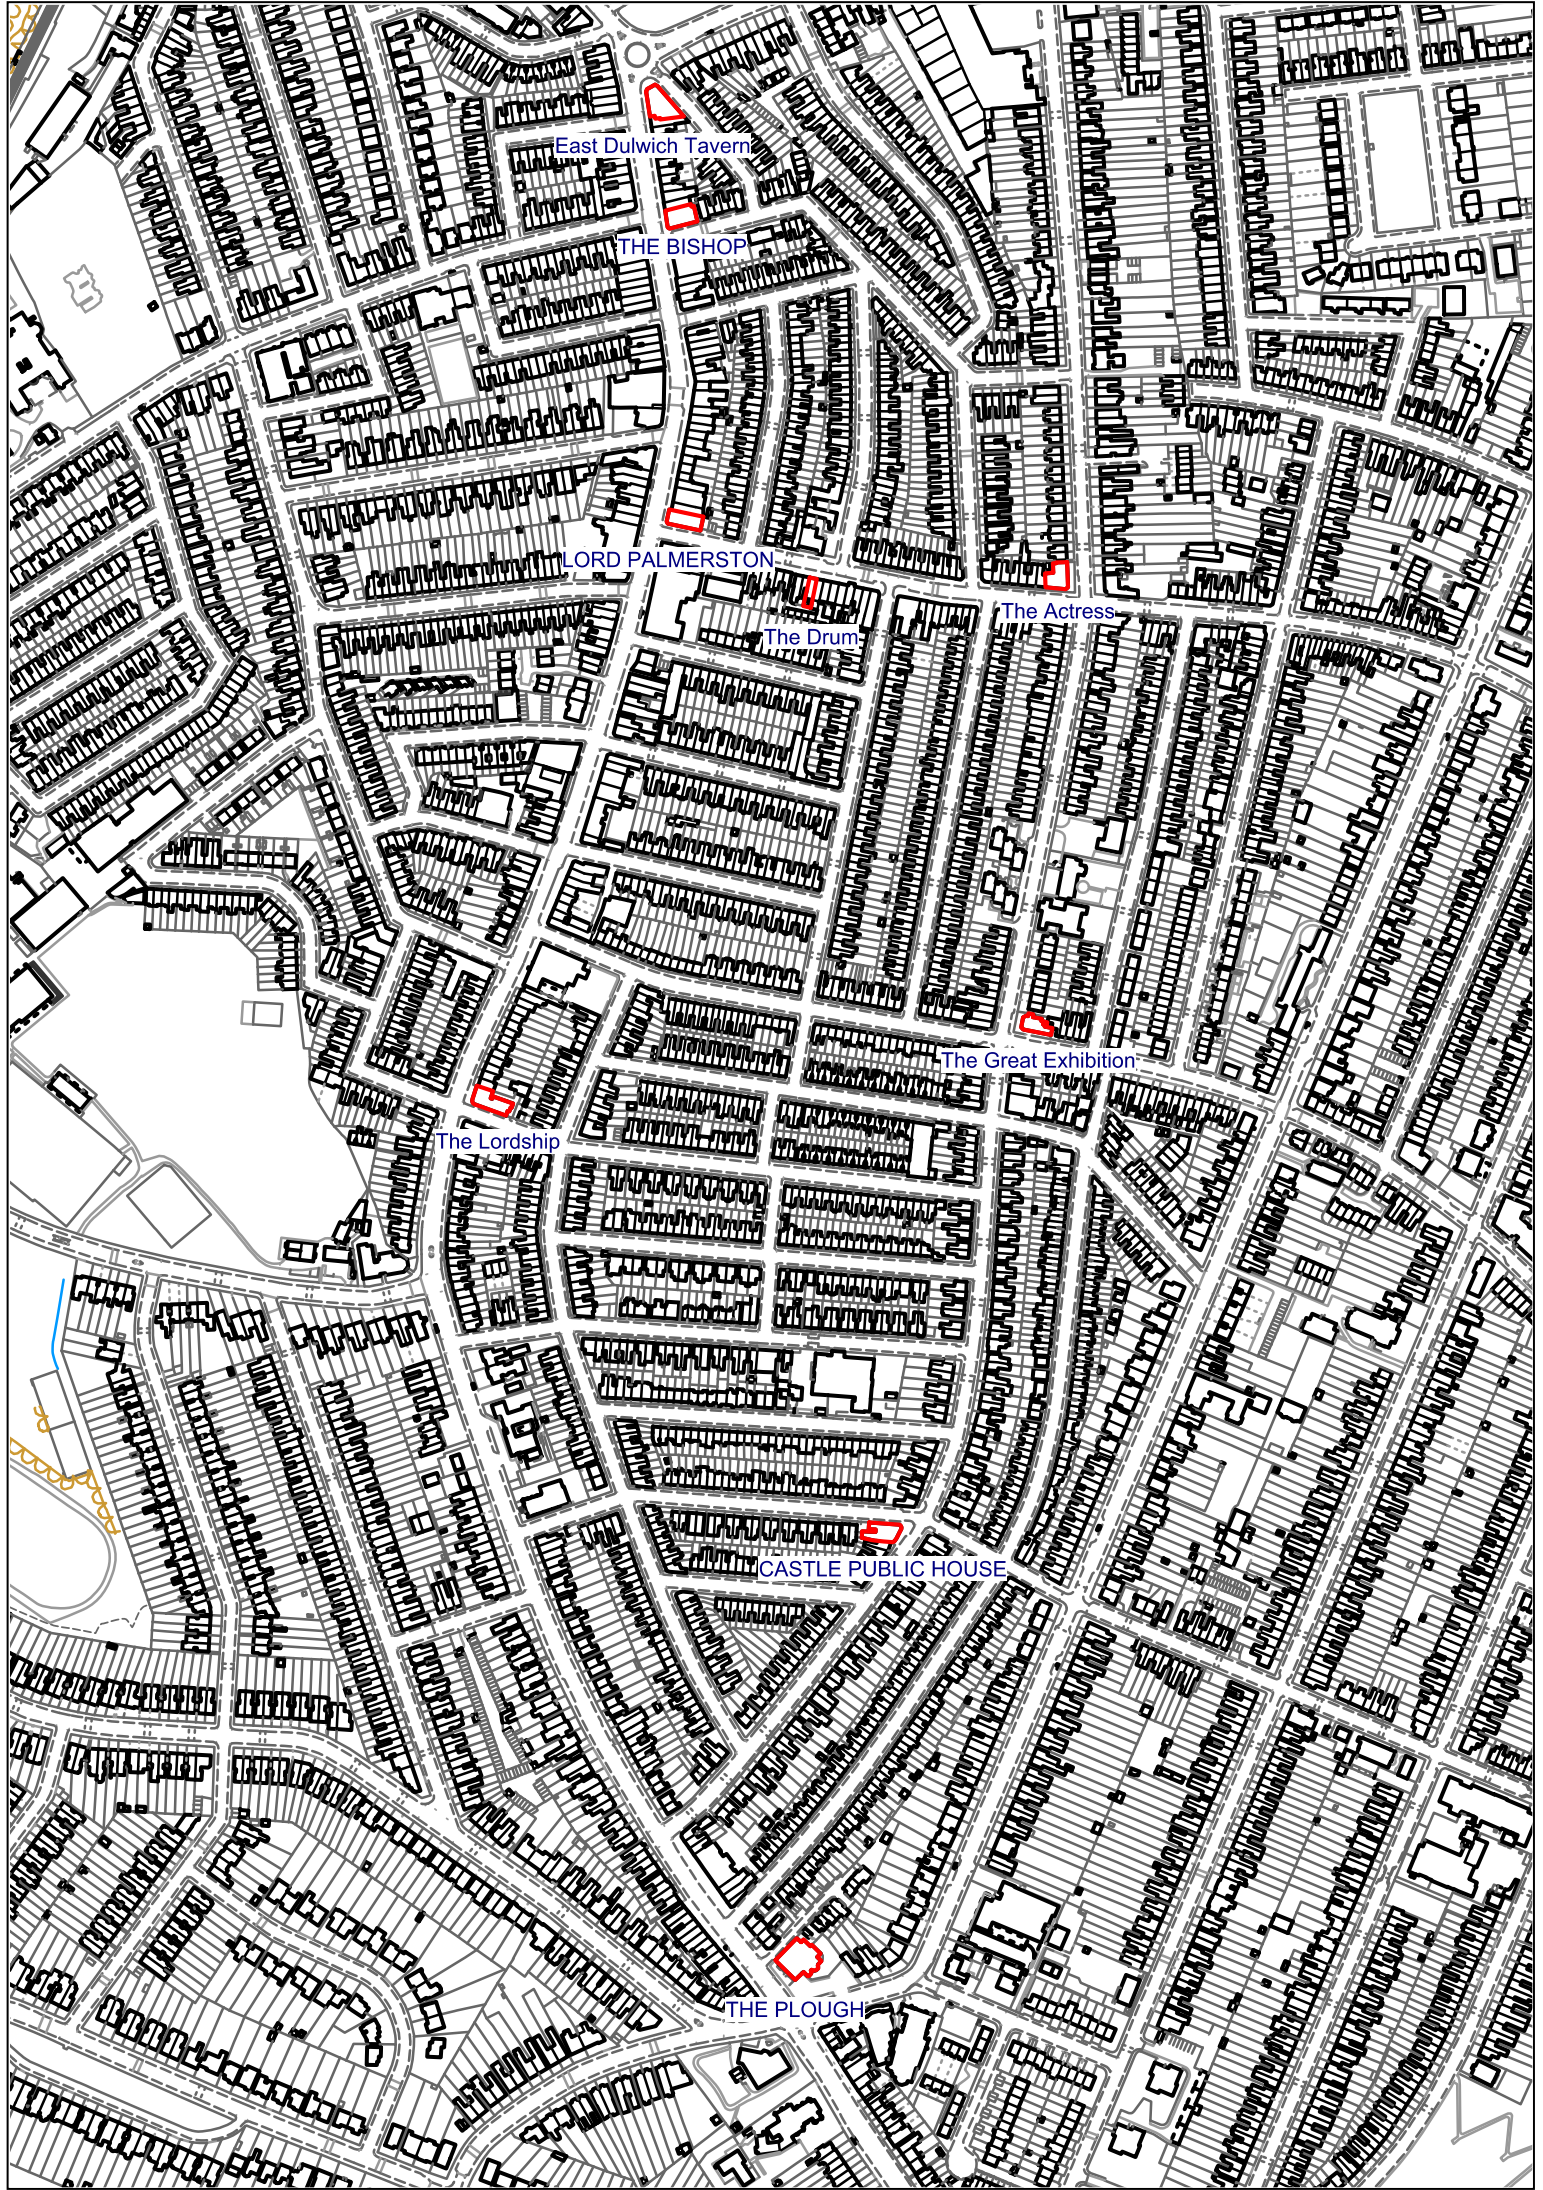

East Dulwich Tavern

THE BISHOP

LORD PALMERSTON

The Drum

The Actress

The Great Exhibition

The Lordship

CASTLE PUBLIC HOUSE

THE PLOUGH