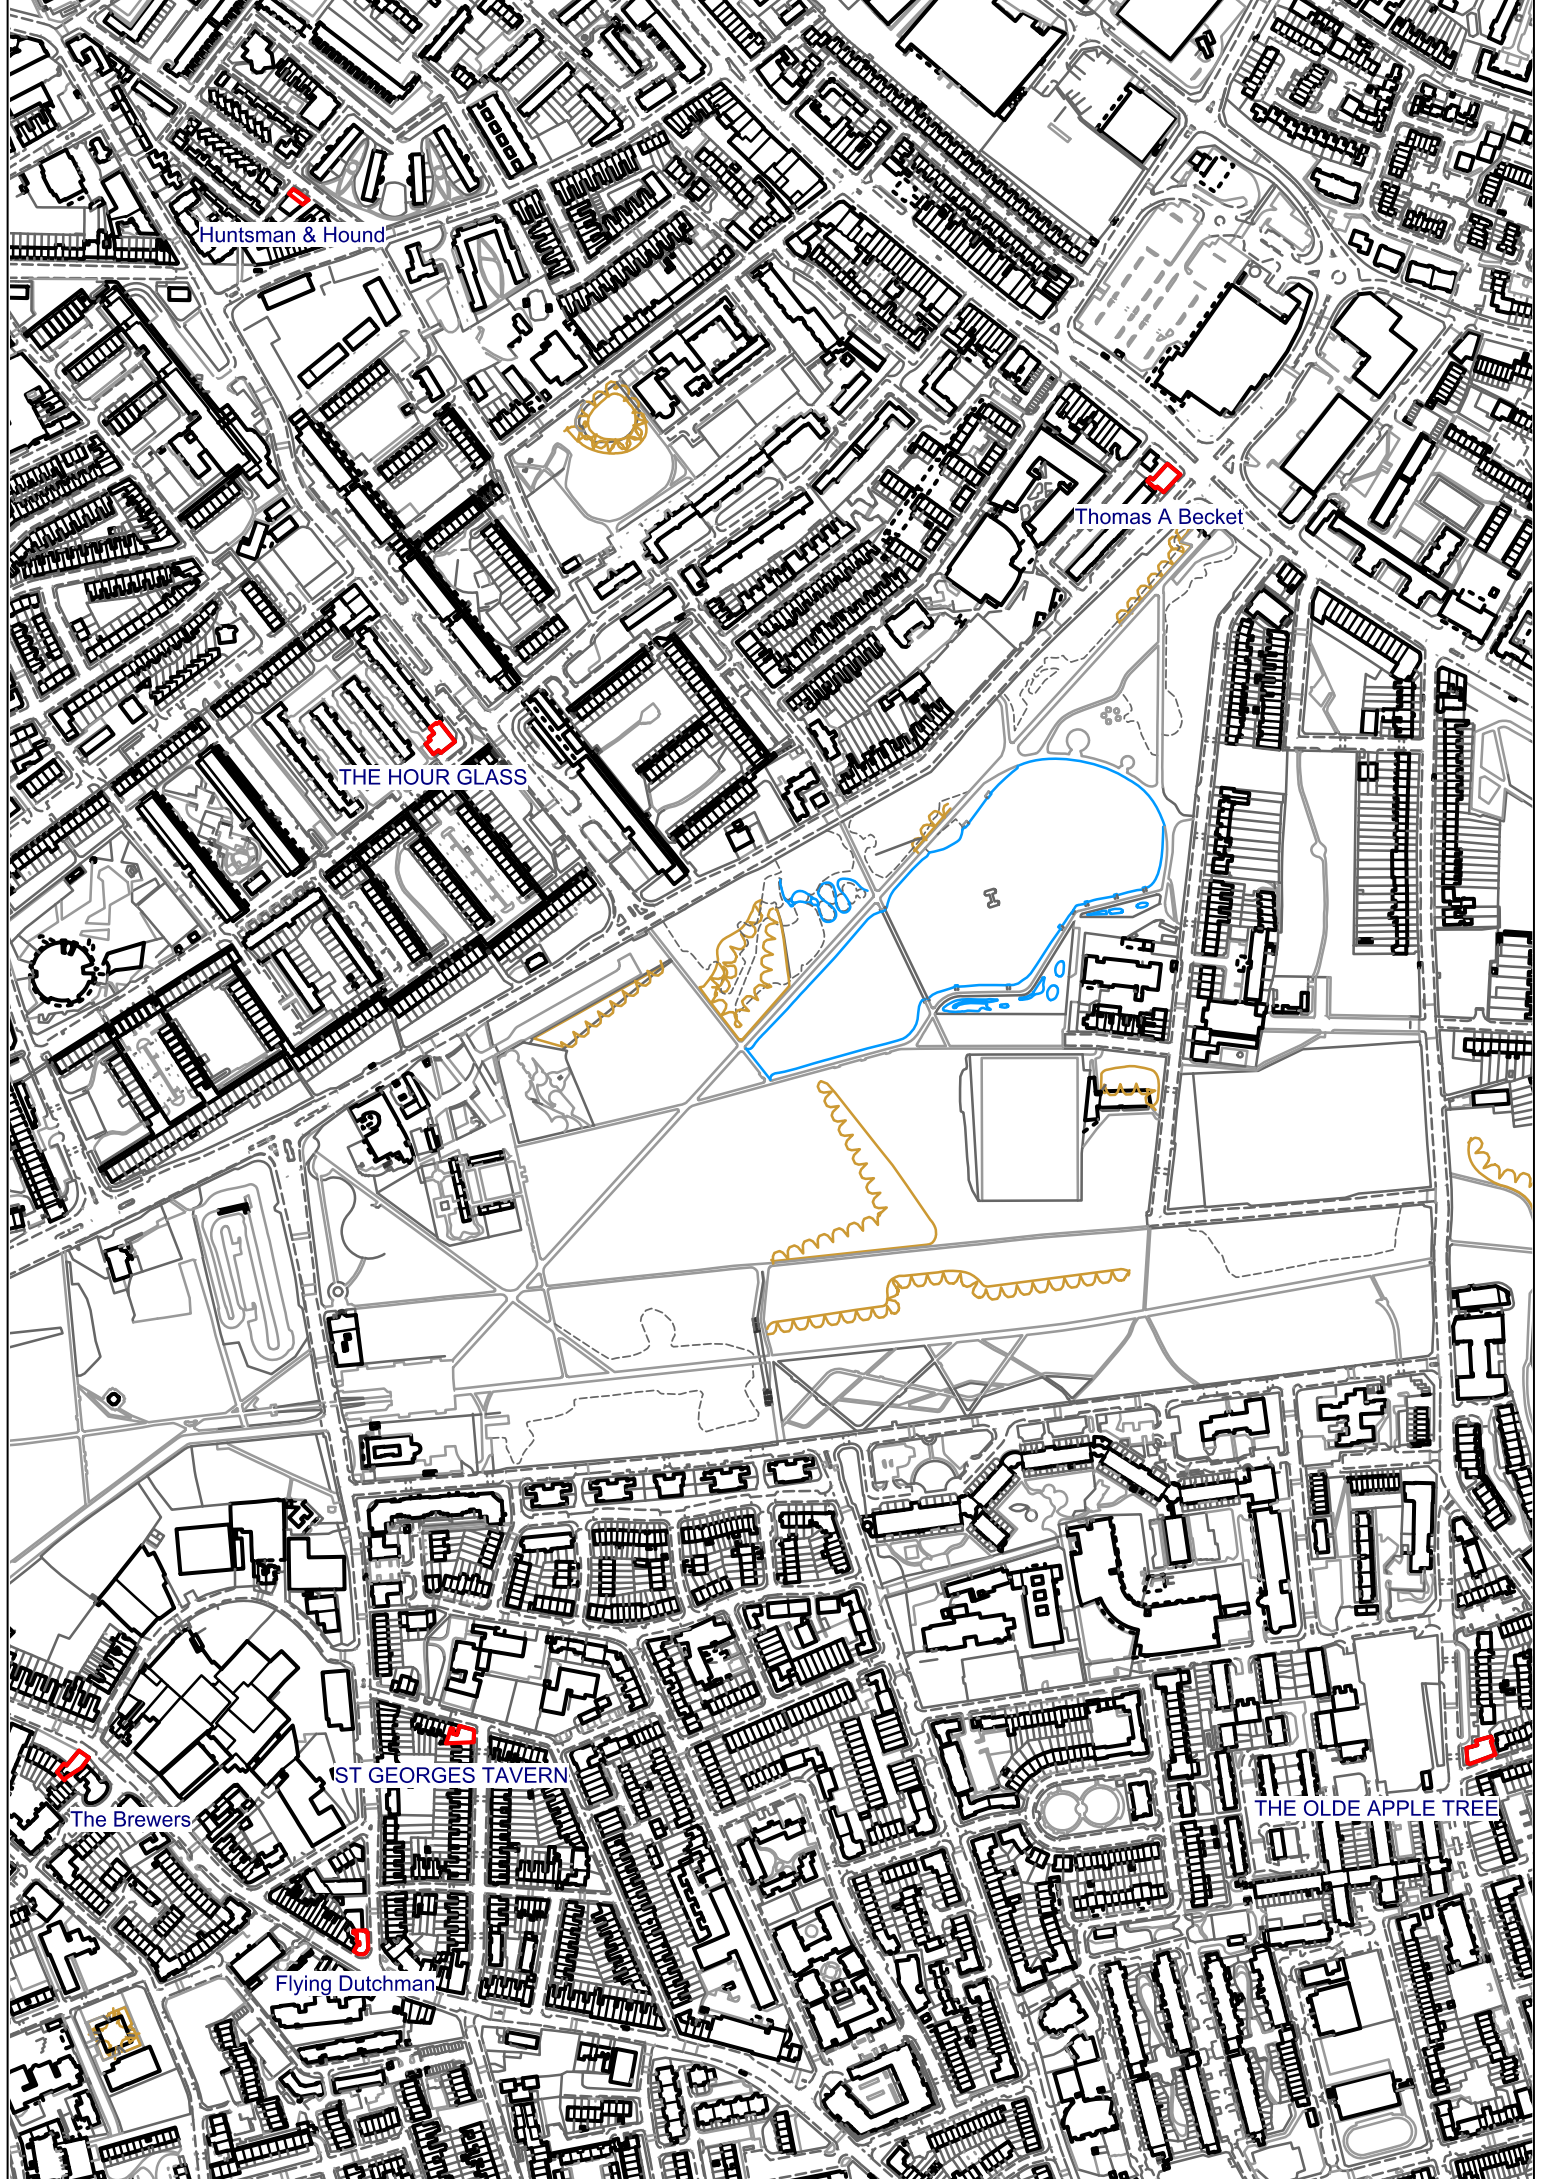

Huntsman & Hound

Thomas A Becket

THE HOUR GLASS

ST GEORGES TAVERN

The Brewers

Flying Dutchman

THE OLDE APPLE TREE