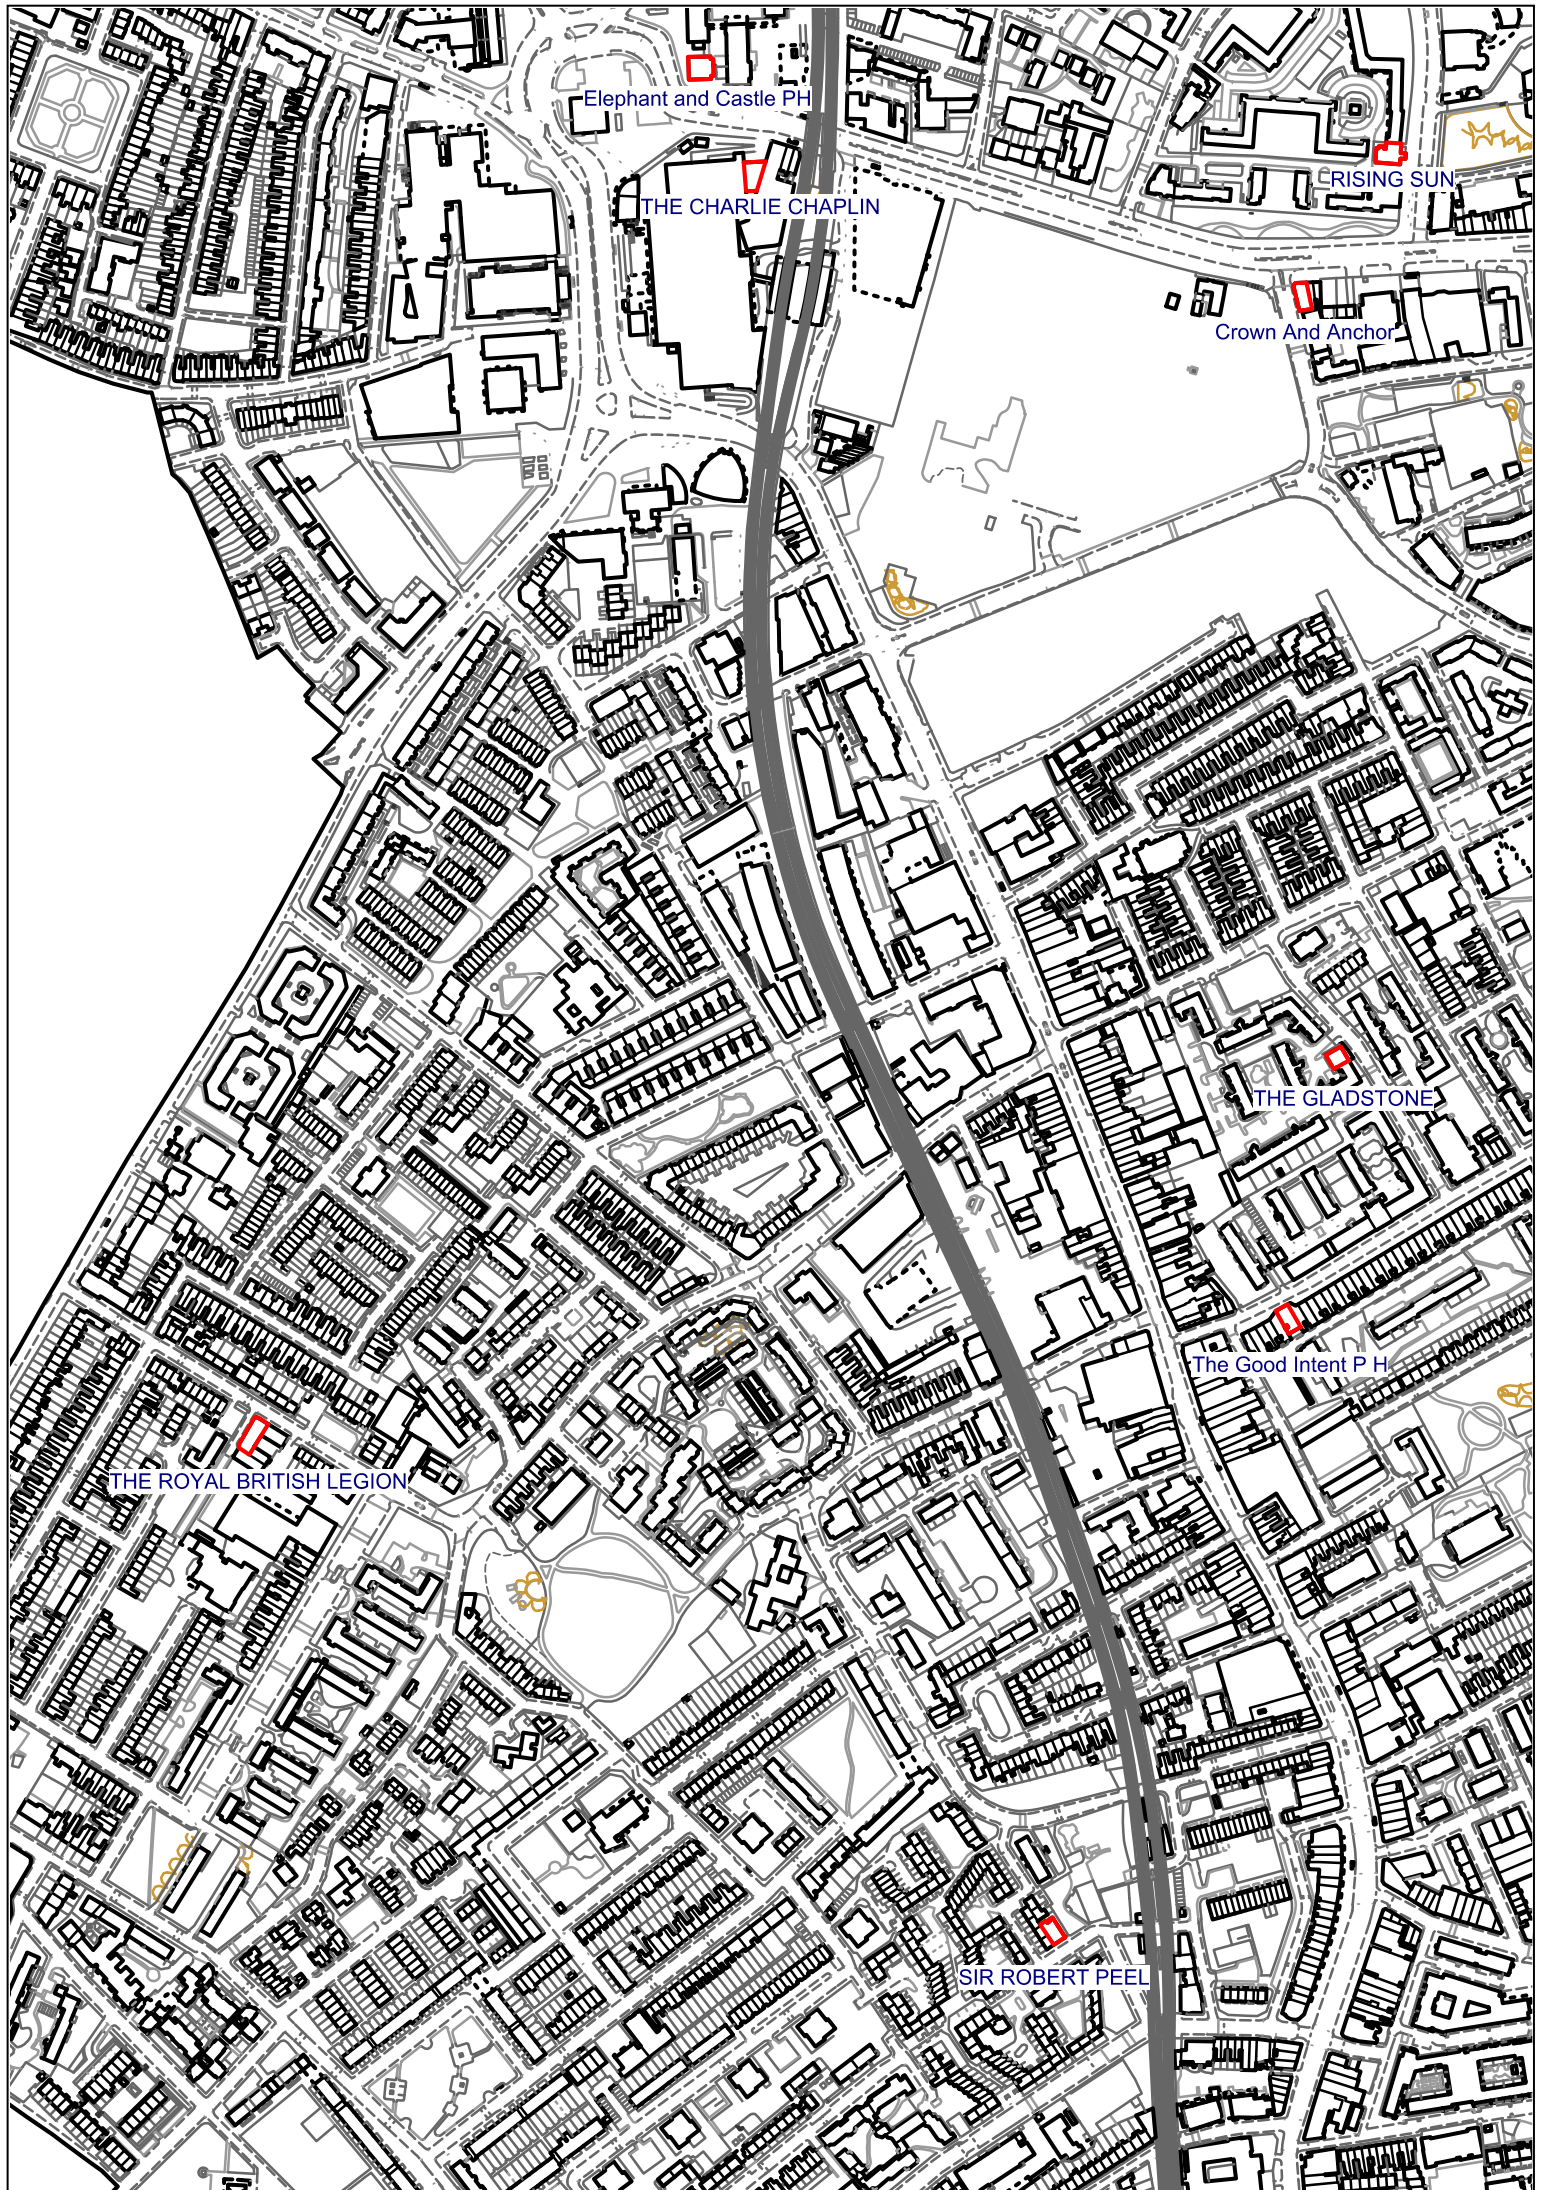

Elephant and Castle PH

THE CHARLIE CHAPLIN

RISING SUN

Crown And Anchor

THE GLADSTONE

The Good Intent P H

THE ROYAL BRITISH LEGION

SIR ROBERT PEELE